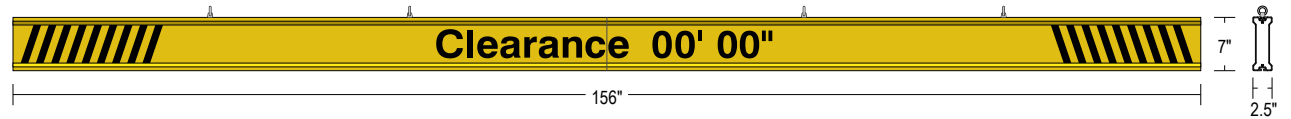

PRODUCT ID: 65836

Non-illuminated Bar Modular

MODEL

IBAR-M7156K-604

DIMENSIONS

7" H x 156" W x 2.5" D (est. 41.59 lbs)

CLASS

Class: IBAR Series

CONSTRUCTION

Faces: Single Faced Sign

Finish: Traffic Yellow

Graphic: Vinyl applied graphic

I-Bar: Modular, extruded aluminum bar with end caps and EasyGlide Adjustable Eyebolts per section for top mounting.

MESSAGE

Color: Black reflective vinyl (7803)

Font: Swiss 721 Bold BT

Sign Messages: See message table below

Product View

NOTE: Sign image may not exactly represent the finished product. For illustration purposes only.

MESSAGE	LED/COLOR	HEIGHT	AMPS
---------	-----------	--------	------

Clearance 00' 00"	Black Reflective Vinyl	3.75"	
-------------------	------------------------	-------	--

NOTE: Above messages are independently controlled.