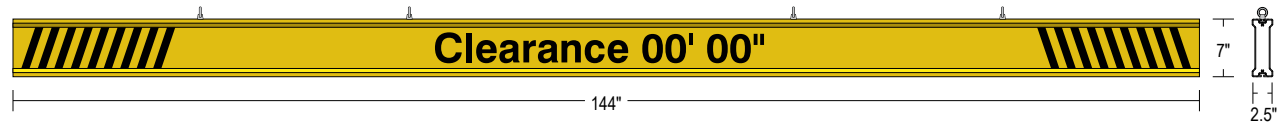

PRODUCT ID: 65859

Non-illuminated Bar Continuous

MODEL

IBAR-C7144K-604

DIMENSIONS

7" H x 144" W x 2.5" D (est. 33.927 lbs)

CLASS

Class: IBAR Series

CONSTRUCTION

Faces: Single Faced Sign

Finish: Traffic Yellow

Graphic: Vinyl applied graphic

I-Bar: Continuous extruded aluminum bar with end caps and EasyGlide Adjustable Eyebolts for mounting.

MESSAGE

Color: Black reflective vinyl (7803)

Font: Swiss 721 Bold BT

Sign Messages: See message table below

Product View

NOTE: Sign image may not exactly represent the finished product. For illustration purposes only.

MESSAGE	LED/COLOR	HEIGHT	AMPS
---------	-----------	--------	------