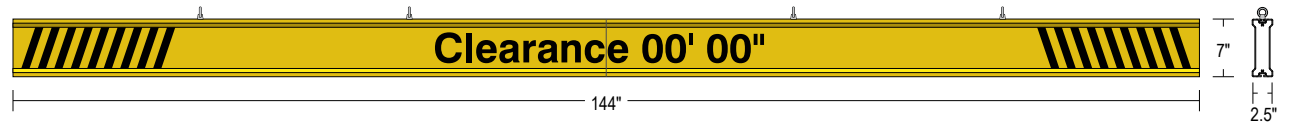

PRODUCT ID: 65860

Non-illuminated Bar Modular

MODEL

IBAR-M7144K-604

DIMENSIONS

7" H x 144" W x 2.5" D (est. 38.54 lbs)

CLASS

Class: IBAR Series

CONSTRUCTION

Faces: Single Faced Sign

Finish: Traffic Yellow

Graphic: Vinyl applied graphic

I-Bar: Modular, extruded aluminum bar with end caps and EasyGlide Adjustable Eyebolts per section for top mounting.

MESSAGE

Color: Black reflective vinyl (7803)

Font: Swiss 721 Bold BT

Sign Messages: See message table below

Product View

NOTE: Sign image may not exactly represent the finished product. For illustration purposes only.