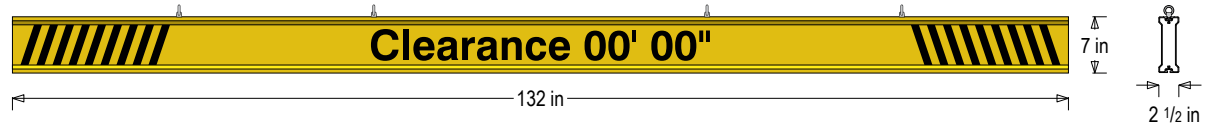

PRODUCT ID: 65869

Non-illuminated Bar Continuous

MODEL

IBAR-C7132K-604

DIMENSIONS

7" H x 132" W x 2.5" D (est. 31.2 lbs)

CLASS

Class: IBAR Series

CONSTRUCTION

Faces: Single Faced Sign

Finish: Traffic Yellow

Graphic: Vinyl applied graphic

I-Bar: Continuous extruded aluminum bar with end caps and EasyGlide Adjustable Eyebolts for mounting.

MESSAGE

Color: Black reflective vinyl (7803)

Font: Swiss 721 Bold BT

Sign Messages: See message table below

Product View

NOTE: Sign image may not exactly represent the finished product. For illustration purposes only.