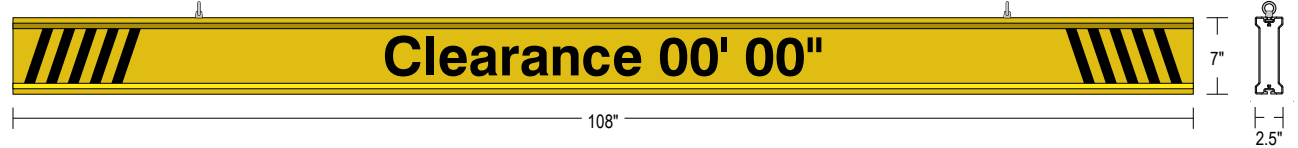

PRODUCT ID: 65896

Non-illuminated Bar Continuous

MODEL

IBAR-C7108K-604

DIMENSIONS

7" H x 108" W x 2.5" D (est. 25.745 lbs)

CLASS

Class: IBAR Series

CONSTRUCTION

Faces: Single Faced Sign

Finish: Traffic Yellow

Graphic: Vinyl applied graphic

I-Bar: Continuous extruded aluminum bar with end caps and EasyGlide Adjustable Eyebolts for mounting.

MESSAGE

Color: Black reflective vinyl (7803)

Font: Swiss 721 Bold BT

Sign Messages: See message table below

Product View

NOTE: Sign image may not exactly represent the finished product. For illustration purposes only.