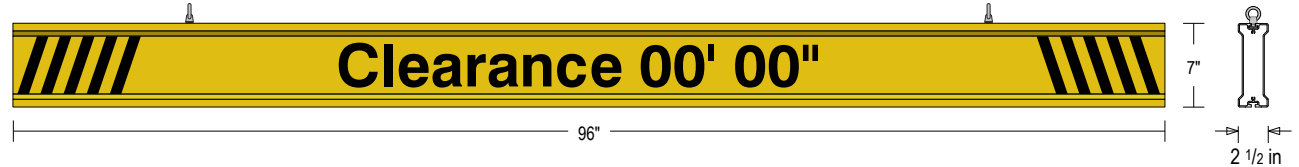

PRODUCT ID: 65900

Non-illuminated Bar Continuous

MODEL

IBAR-C796K-604

DIMENSIONS

7" H x 96" W x 2.5" D (est. 22.6 lbs)

CLASS

Class: IBAR Series

CONSTRUCTION

Faces: Single Faced Sign

Finish: Traffic Yellow

Graphic: Vinyl applied graphic

I-Bar: Continuous extruded aluminum bar with end caps and EasyGlide Adjustable Eyebolts for mounting.

MESSAGE

Color: Black reflective vinyl (7803)

Font: Swiss 721 Bold BT

Sign Messages: See message table below

Product View

NOTE: Sign image may not exactly represent the finished product. For illustration purposes only.