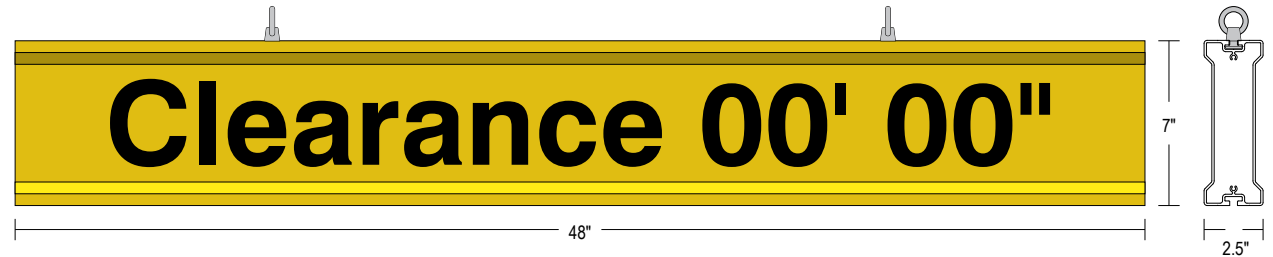

PRODUCT ID: 65905

Non-illuminated Bar Continuous

MODEL

IBAR-C748K-604

DIMENSIONS

7" H x 48" W x 2.5" D (est. 11.96 lbs)

CLASS

Class: IBAR Series

CONSTRUCTION

Faces: Single Faced Sign

Finish: Traffic Yellow

Graphic: Vinyl applied graphic

I-Bar: Continuous extruded aluminum bar with end caps and EasyGlide Adjustable Eyebolts for mounting.

MESSAGE

Color: Black reflective vinyl (7803)

Font: Swiss 721 Bold BT

Sign Messages: See message table below

Product View

NOTE: Sign image may not exactly represent the finished product. For illustration purposes only.