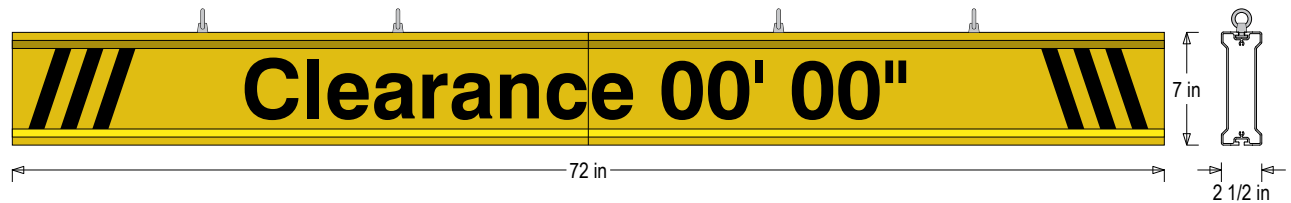

**PRODUCT ID: 67167**  
**Non-illuminated Bar Modular**

**MODEL**  
 IBAR-M772K-604

**DIMENSIONS**  
 7" H x 72" W x 2.5" D (est. 17.1 lbs)

**CLASS**  
 Class: IBAR Series

**CONSTRUCTION**  
 Faces: Single Faced Sign  
 Finish: Traffic Yellow  
 Graphic: Vinyl applied graphic  
 IBar: Modular, extruded aluminum bar with end caps and EasyGlide Adjustable Eyebolts per section for top mounting.

**MESSAGE**  
 Color: Black reflective vinyl (7803)  
 Font: Swiss 721 Bold BT  
 Sign Messages: See message table below

**Product View**

NOTE: Sign image may not exactly represent the finished product. For illustration purposes only.