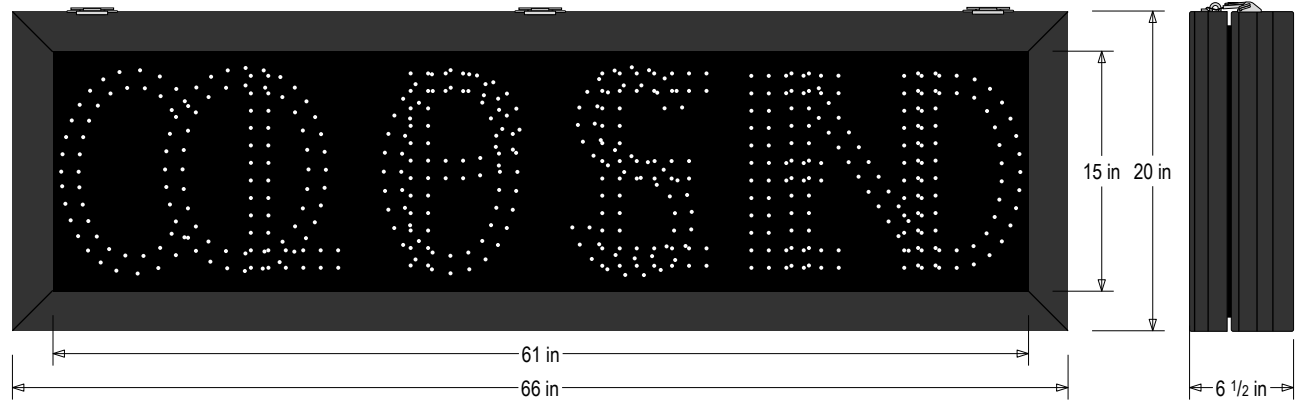

PRODUCT ID: 67662
DOT LED Blank-Out Sign

MODEL
 DOT2066WW-100DS/100-240VAC

DIMENSIONS
 20" H x 66" W x 6.5" D (est. 96.26 lbs)

CLASS
 Class: DOT Series
 Control Method: Switch (not included) or external relay.

MESSAGE	LED/COLOR	HEIGHT	AMPS
OPEN	White Narrow Angle LED	12.0"	0.213-0.089
CLOSED	White Narrow Angle LED	12.0"	0.267-0.111

NOTE: Above messages are independently controlled.

Signal-Tech
 4985 Pittsburgh Ave.
 Erie, PA 16509
 Phone: (877) 547-9900
 Fax: (814) 835-2300
 Email: sales@signal-tech.com
 Website: www.signal-tech.com

Product View

NOTE: Sign image may not exactly represent the finished product. For illustration purposes only.

Sample Display Options

Frame Detail