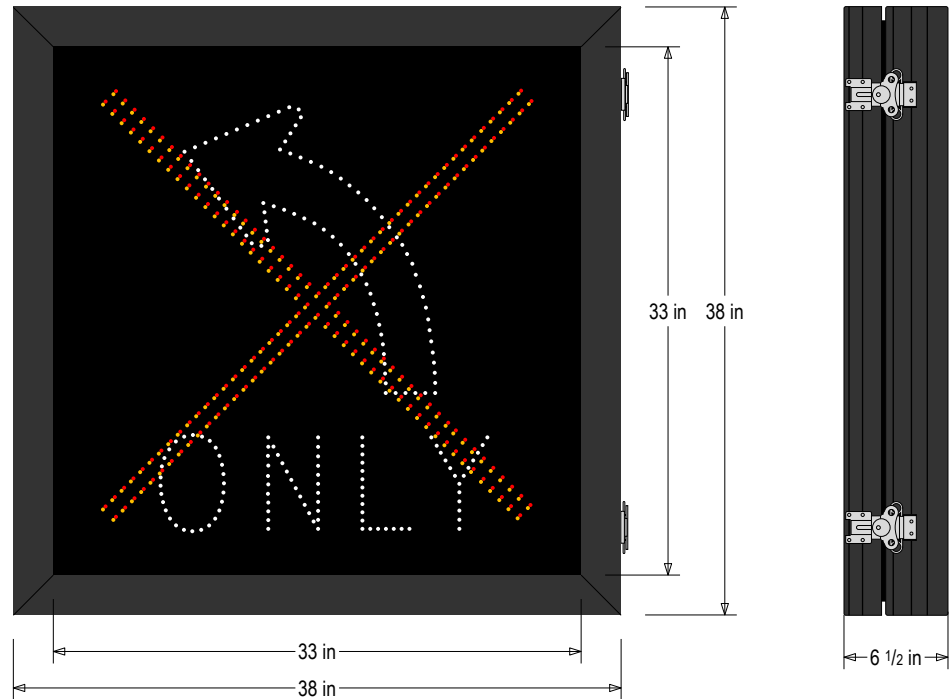

PRODUCT ID: 67892
DOT LED Blank-Out Sign

MODEL
 DOT3838RAW-N408/100-240VAC

DIMENSIONS
 38" H x 38" W x 6.5" D (est. 86.506 lbs)

CLASS
 Class: DOT Series
 Control Method: Switch (not included) or external relay.

CONSTRUCTION
 Cabinet: Extruded aluminum cabinet with welded seams, NEMA 4X rated/IP66.
 Hinged door with silicone gasket, tool-less stainless-steel latches. 6.5" Deep.
 Face Material: 1/8" impact resistant, smoke-tinted polycarbonate (5109)
 Faces: Single Faced Sign
 Finish: Powdercoat Black

ELECTRICAL
 Input Voltage: 100-240 VAC
 Photodimming: IR photocells for auto photodimming
 Power Supplies: No Redundancy
 UL/cUL Listed: Listed for wet locations

MESSAGE
 Illumination: Super bright direct view LEDs. Message blanks out when off.
 Sign Messages: See message table below

Product View

NOTE: Sign image may not exactly represent the finished product. For illustration purposes only.

MESSAGE	LED/COLOR	HEIGHT	AMPS
X	Red Narrow Angle LED	27.0"	0.104-0.043
X	Amber Narrow Angle LED	27.0"	0.104-0.043
Veering Left Arrow w/ ONLY	White Narrow Angle LED	18.0", 5.75"	0.179-0.075