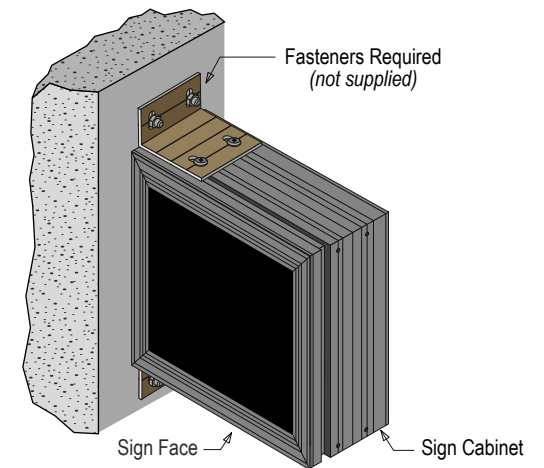

PRODUCT ID: 67992

Universal Mount

MODEL

UNI-550/750SM

DIMENSIONS

2" H x 4" W x 4" D (est. 0.953 lbs)

CONSTRUCTION

Finish: Duranodic Bronze

Material: 3/16" thick aluminum L-shaped bracket, pre-drilled for attachment.

Product View

NOTE: Sign image may not exactly represent the finished product. For illustration purposes only.

Signal-Tech
4985 Pittsburgh Ave.
Erie, PA 16509
Phone: (877) 547-9900
Fax: (814) 835-2300
Email: sales@signal-tech.com
Website: www.signal-tech.com