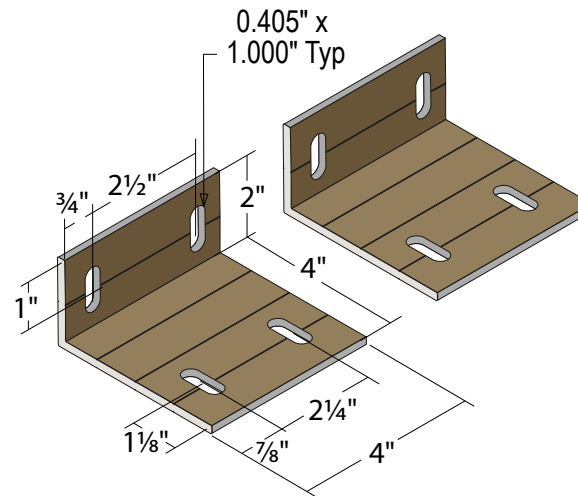

PRODUCT ID: 67992

Universal Mount

MODEL

UNI-550/750SM

DIMENSIONS

2" H x 4" W x 4" D (est. 0.953 lbs)

CONSTRUCTION

Finish: Duranodic Bronze

Material: 3/16" thick aluminum L-shaped bracket, pre-drilled for attachment.

Product View

NOTE: Sign image may not exactly represent the finished product. For illustration purposes only.

Signal-Tech
4985 Pittsburgh Ave.
Erie, PA 16509
Phone: (877) 547-9900
Fax: (814) 835-2300
Email: sales@signal-tech.com
Website: www.signal-tech.com