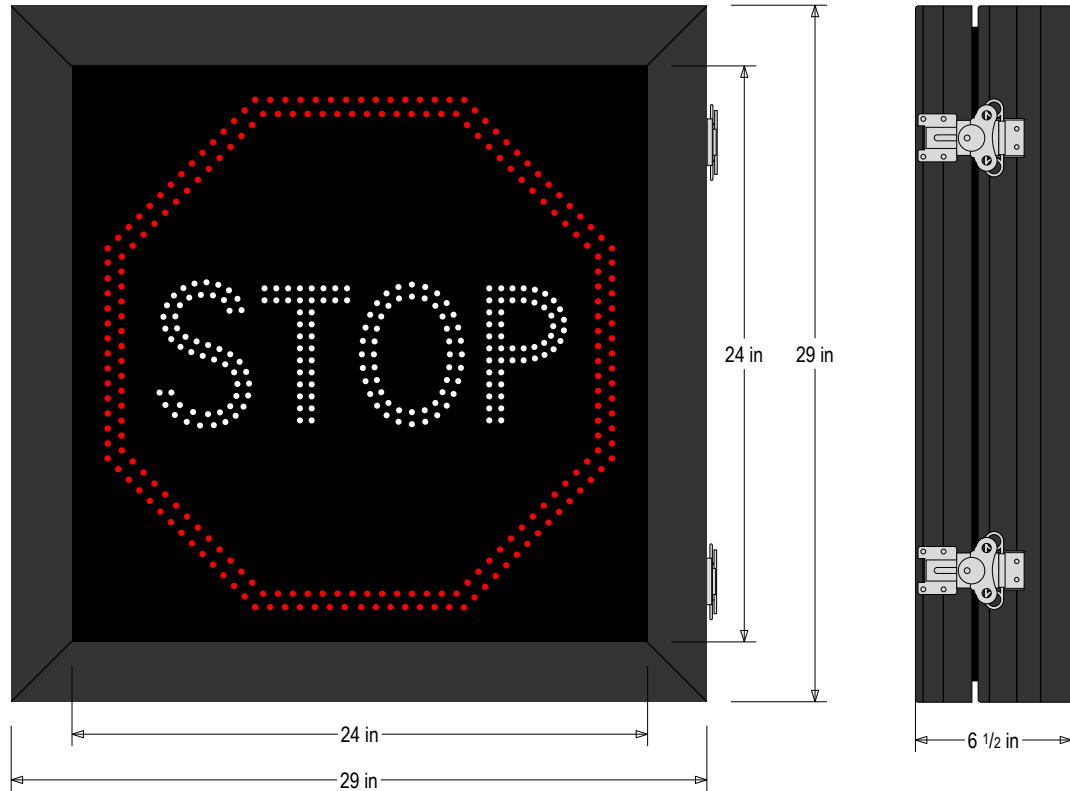

**PRODUCT ID: 68245**  
**DOT LED Blank-Out Sign**

**MODEL**  
 DOT2929RW-B360DS/100-240VAC

**DIMENSIONS**  
 29" H x 29" W x 6.5" D (est. 58.393 lbs)

**CLASS**  
 Class: DOT Series  
 Control Method: Switch (not included) or external relay.

MESSAGE	LED/COLOR	HEIGHT	AMPS
STOP w/ Octagon	Red, White Narrow Angle LED	21.125", 5.5"	0.309-0.129

NOTE: Above messages are independently controlled.

**Signal-Tech**  
 4985 Pittsburgh Ave.  
 Erie, PA 16509  
 Phone: (877) 547-9900  
 Fax: (814) 835-2300  
 Email: sales@signal-tech.com  
 Website: www.signal-tech.com

**Product View**

NOTE: Sign image may not exactly represent the finished product. For illustration purposes only.

Frame Detail