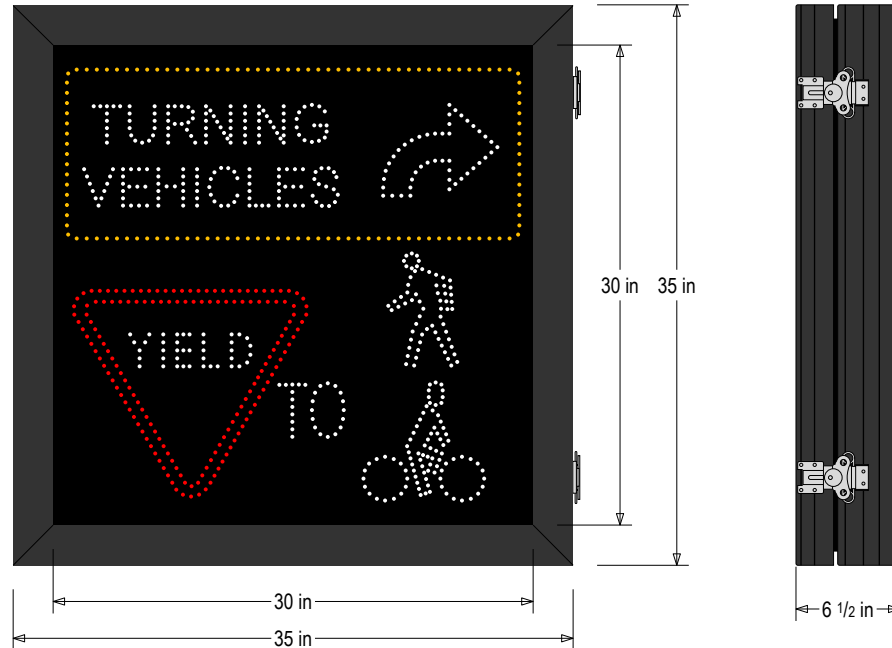

PRODUCT ID: 68798
DOT LED Blank-Out Sign

MODEL
 DOT3535AWR-S884/100-240VAC

DIMENSIONS
 35" H x 35" W x 6.5" D (est. 78.21 lbs)

CLASS
 Class: DOT Series
 Control Method: Switch (not included) or external relay.

CONSTRUCTION
 Cabinet: Extruded aluminum cabinet with welded seams, NEMA 4X rated/IP66.
 Hinged door with silicone gasket, tool-less stainless-steel latches. 6.5" Deep.
 Face Material: 1/8" impact resistant, smoke-tinted polycarbonate (5109)
 Faces: Single Faced Sign
 Finish: Powdercoat Black

ELECTRICAL
 Input Voltage: 100-240 VAC
 Photodimming: IR photocells for auto photodimming
 Power Supplies: No Redundancy
 UL/cUL Listed: Listed for wet locations

MESSAGE
 Illumination: Super bright direct view LEDs. Message blanks out when off.
 Sign Messages: See message table below

Product View

NOTE: Sign image may not exactly represent the finished product. For illustration purposes only.

MESSAGE	LED/COLOR	HEIGHT	AMPS
TURNING VEHICLES w/ Veering Right Arrow & Border	Amber, W/White, Red Narrow Angle LED	10.75" (9.75" LED 1.0" 1.0" 1.0")	0.613-0.255