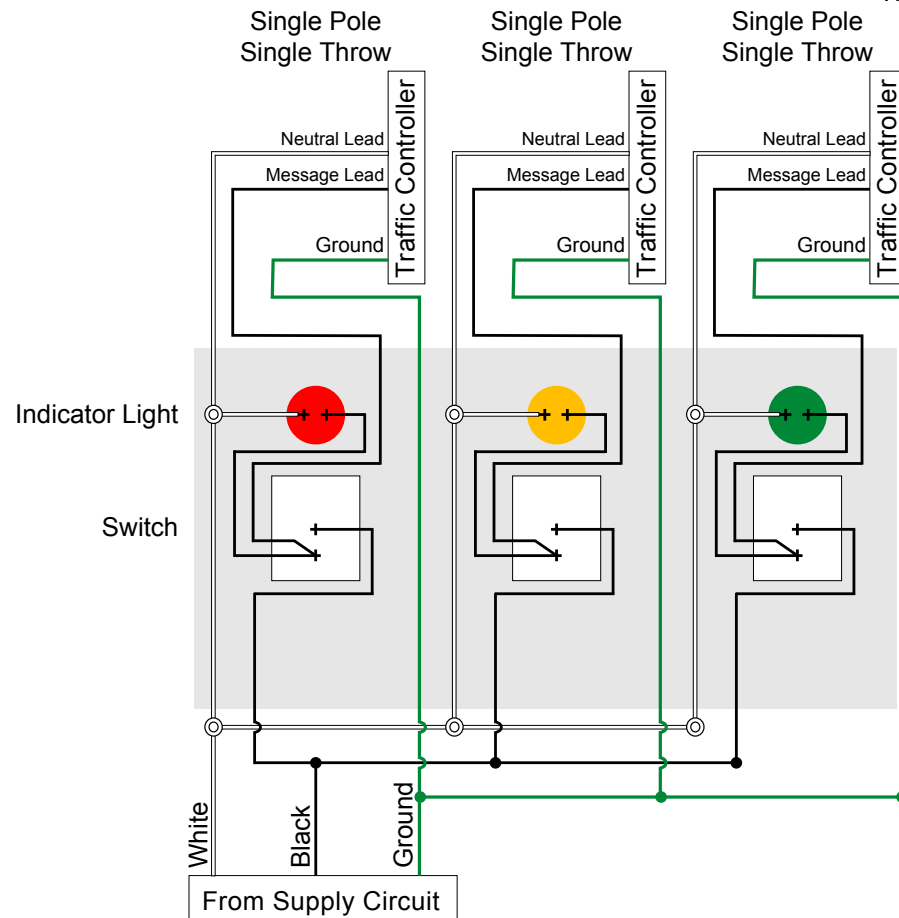

Three Gang

Schematic View

Signal-Tech
4985 Pittsburgh Ave.
Erie, PA 16509
Phone: (877) 547-9900
Fax: (814) 835-2300
Email: sales@signal-tech.com
Website: www.signal-tech.com

Signal-Tech