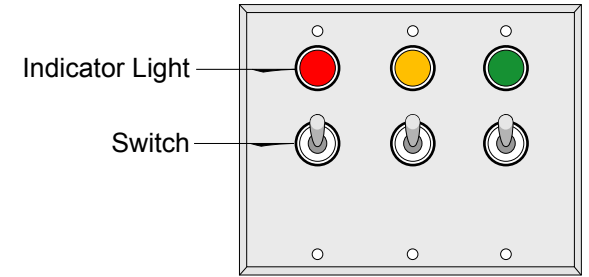

PRODUCT ID: 8763

Switch

MODEL

TG222-RAG SPST/120VAC

DIMENSIONS

4.5" H x 6.37" W x 1" D (est. 1.001 lbs)

CONSTRUCTION

Finish: Switch plate brushed stainless steel

Switch: Switch with indicator lights

Switch plate: Stamped stainless steel pre-punched for switch(es) and indicator light(s)

ELECTRICAL

Input Voltage: 120VAC

Product View

NOTE: Sign image may not exactly represent the finished product. For illustration purposes only.

Front View

Three Gang