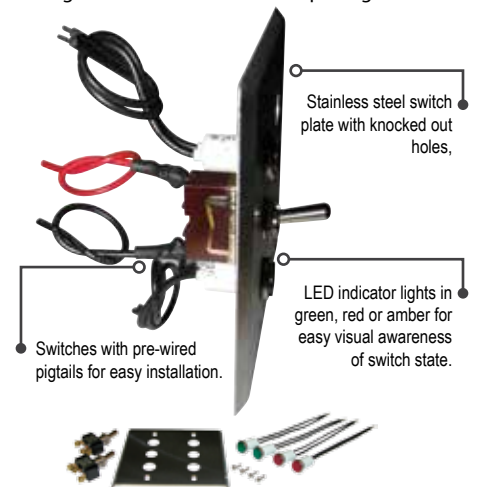

## LED Lane Signs that Attract Attention

- Words or symbols that visually show your garage bay location and status
- Available in low-voltage
- Bright and easy to read in direct sunlight

### Recessed Frame

Aluminum frame fastens over sign. Painted Duranodic Bronze. Compatible with all signs. Fasteners not included.

### Ceiling Mount Bracket

Aluminum brackets painted Duranodic Bronze. Compatible with signs up to 28" high. Fasteners not included. Use Inverted Double Post Projection Mount for signs over 28" high.

### Switches

Available with 2-position On/Off or 3-position On/Off/On toggle switches with a stainless steel switch plate and indicator lights 120V. Custom switch configurations available. Call for pricing.