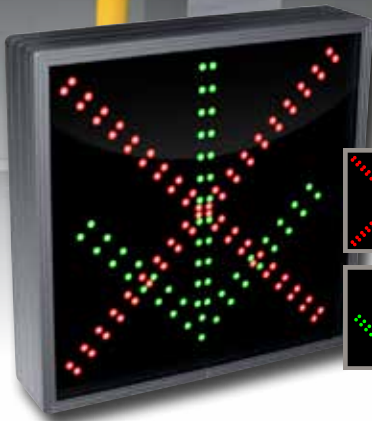

# Car Dealership Service Center LED Signs

Appraisals Service

Car dealership service centers utilize our X|Arrow and Stop|Go lane indicator lights to direct customers to open garage bays.

- LED Signs improve customer satisfaction with quicker check-in times at the service entrance.
- Our lane lights can be used to direct motorists to express service lanes without the customer leaving the comfort of their vehicle.
- Keep your customers from braving undesirable weather conditions.