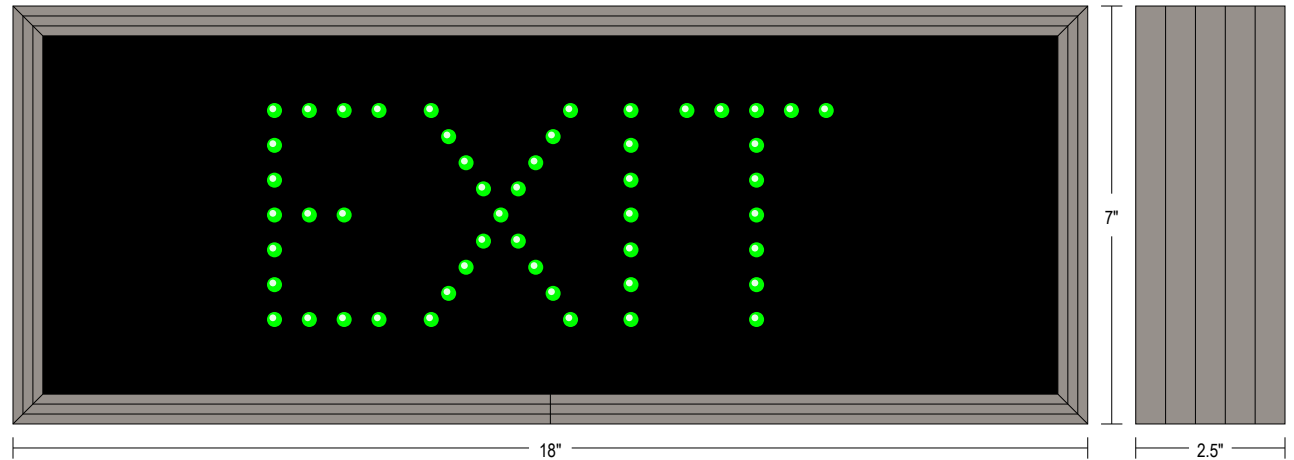

Direct-View LED Traffic Controller TCL718G-190

PRODUCT NUMBER

10178

CABINET DIMENSIONS

7" H x 18" W x 2.5" D

ILLUMINATION SOURCE

Super bright, wide viewing angle LEDs
Available in green, red, blue, amber, and white LEDs
Messages "blankout" when turned off, eliminating confusion
Long life, solid state lighting

ELECTRICAL

Integrated solid state power supply
Standard Voltage: 120 VAC, Optional Voltages: 9-36 V, 240 VAC, 277 VAC
Maximum amps per lighted message (at 120 V) shown in the table below
UL/CUL approved for wet locations

CONSTRUCTION

Faces: Single Faced Sign
Extrusion (TCL): Slim line continuous, corrosion resistant, aluminum housing 2.5" deep
Face Material: Impact Resistant, smoked tinted Polycarbonate 1/8" thick.

FINISH

Standard Cabinet Color: Duranodic Bronze
Custom colors available upon request

Product View

NOTE: Sign image may not exactly represent the finished product. For illustration purposes only.

MESSAGE	COLOR	HEIGHT	AMPS
EXIT	Green Wide Angle Oval	3.5"	0.03

Signal-Tech
4985 Pittsburgh Ave.
Erie, PA 16509
Phone: (877) 547-9900
Fax: (814) 835-2300
Email: sales@signal-tech.com
Website: www.signal-tech.com

Proudly Made in the USA