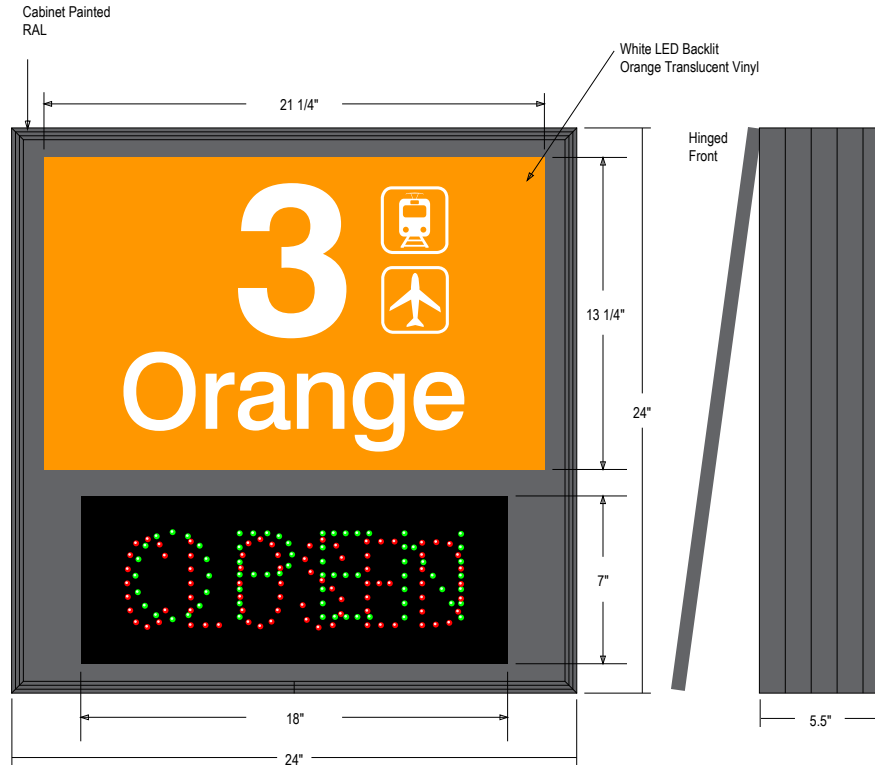

## CONSTRUCTION

Faces: Single Faced Sign

Extrusions: 5.5" deep mitered corrosion resistant aluminum

housing with integrated hinged face.

Face Material: 1/8" routed aluminum panel backed with Impact

Resistant, white lexan 1/8" thick face.

## Product View

NOTE: Sign image may not exactly represent the finished product. For illustration purposes only.

MESSAGE	COLOR	HEIGHT	AMPS
3 w/symbols	Orange Translucent	7", 3.5"	0.48
OPEN	30° x 70° Green Oval	3.5"	0.03
CLOSED	30° x 70° Red Oval	3.5"	0.03