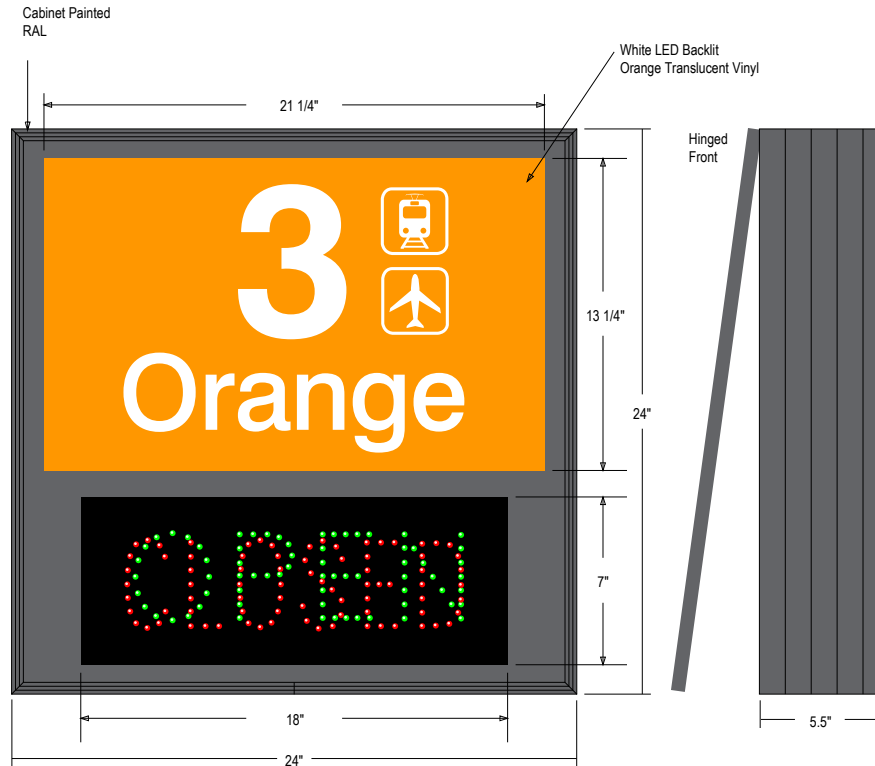

## CONSTRUCTION

Faces: Single Faced Sign

Extrusions: 5.5" deep mitered corrosion resistant aluminum

housing with integrated hinged face.

Face Material: 1/8" routed aluminum panel backed with Impact

Resistant, white lexan 1/8" thick face.

## Product View

NOTE: Sign image may not exactly represent the finished product. For illustration purposes only.

MESSAGE	COLOR	HEIGHT	AMPS
3 w/symbols	Orange Translucent	7", 3.5"	0.48
OPEN	30° x 70° Green Oval	3.5"	0.03
CLOSED	30° x 70° Red Oval	3.5"	0.03