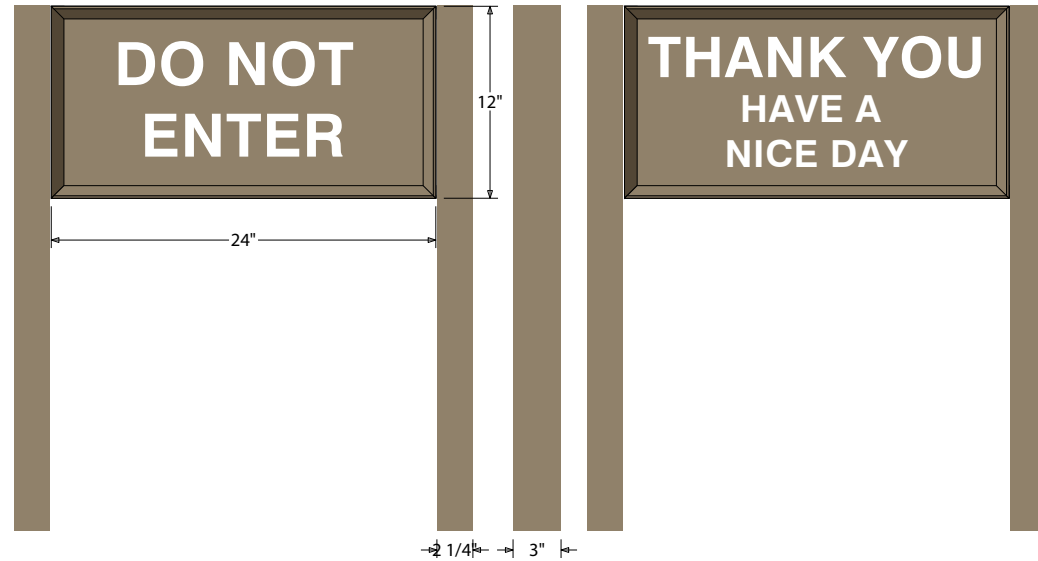

Non-Illuminated Post & Panel HED1224DW-C411

PRODUCT NUMBER

10885

DIMENSIONS

12" H x 24" W x 2.25" D

CONSTRUCTION

Sign Face: .080 Aluminum panel Painted Duranodic Bronze

Message Properties: Reflective white vinyl graphics

Extrusions (HED): Corrosion resistant aluminum 2.25" x 1.25" beveled picture style frame.

FINISH

Standard Color: Duranodic Bronze

Custom colors available upon request

Product View

NOTE: Sign image may not exactly represent the finished product. For illustration purposes only.