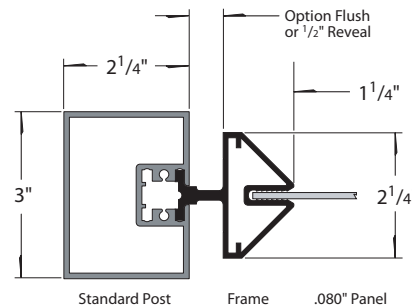

MESSAGE

VINYL COLOR

HEIGHT

DO NOT ENTER	White Reflective	3.0"
THANK YOU	White Reflective	2.50"
HAVE A NICE DAY	White Reflective	1.75"