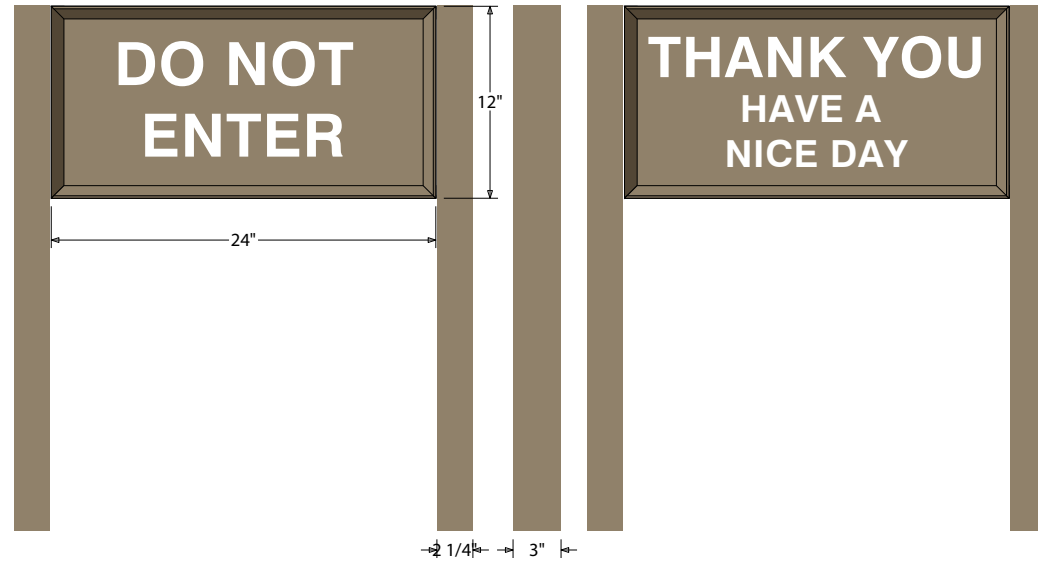

PRODUCT ID: 10885

Non-illuminated Post & Panel Sign

MODEL

HED1224DW-C411

DIMENSIONS

12" H x 24" W x 2.25" D (est. 25 lbs)

CLASS

Class: HED Series

MESSAGE

Color: White reflective vinyl (7812)

Font: Other:

Sign Messages: See message table below

Product View

NOTE: Sign image may not exactly represent the finished product. For illustration purposes only.