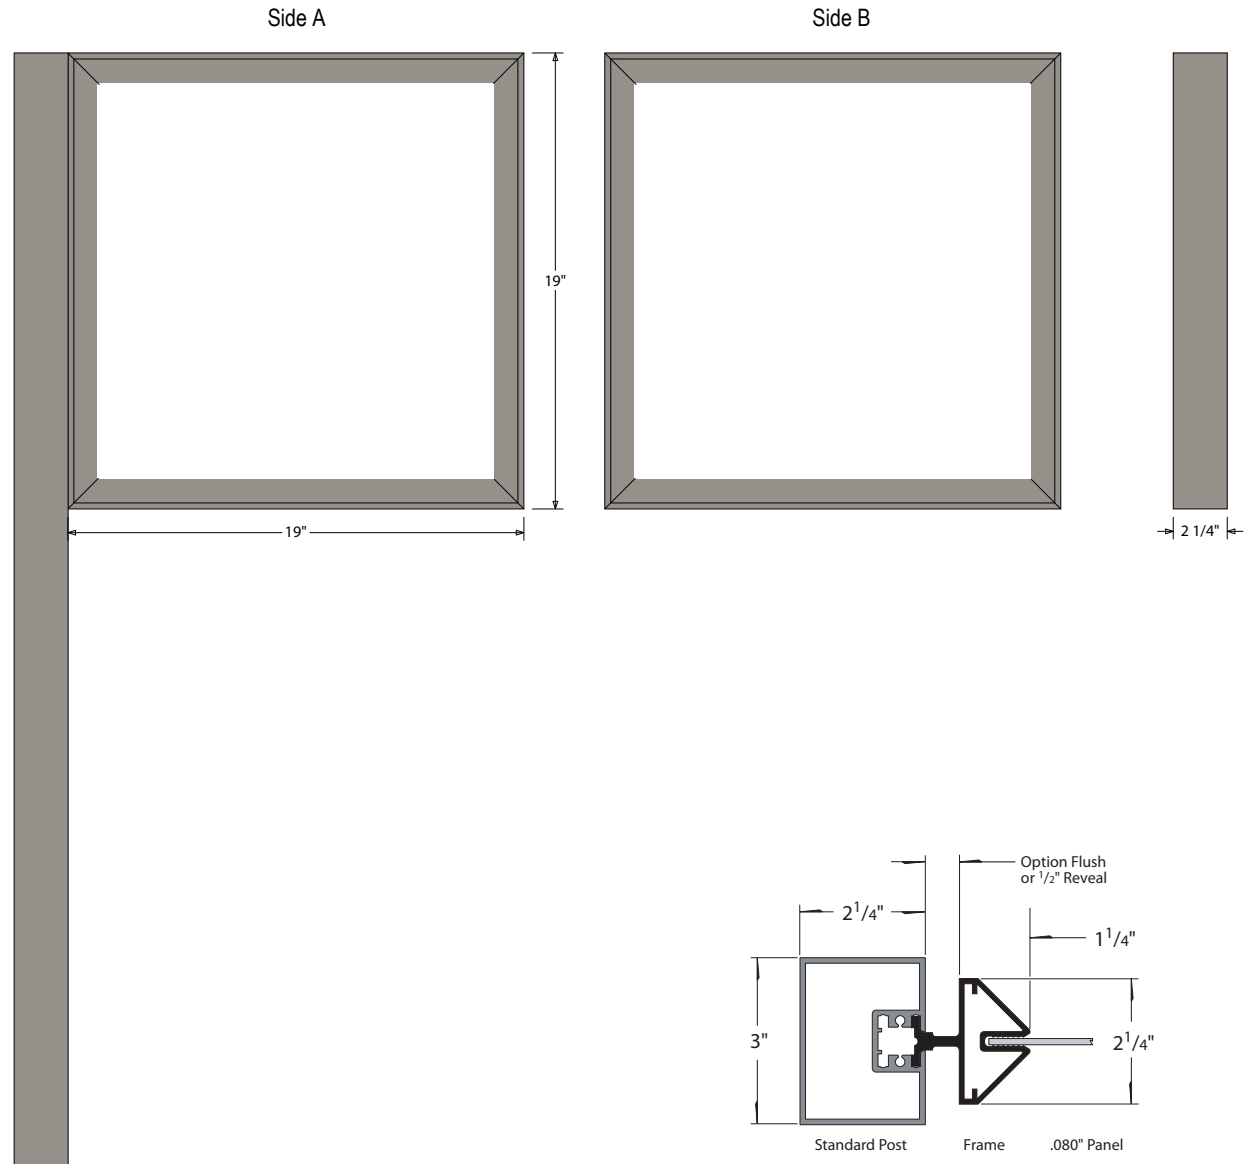

Non-Illuminated Post & Panel HED2436W-C113

PRODUCT NUMBER

11799

DIMENSIONS

19" H x 19" W x 2.25" D

CONSTRUCTION

Sign Face: .080 Aluminum panel Painted Duranodic Bronze

Message Properties: Reflective white vinyl graphics

Extrusions (HED): Corrosion resistant aluminum 2.25" x 1.25" beveled picture style frame.

FINISH

Standard Color: Duranodic Bronze

Custom colors available upon request

Product View

NOTE: Sign image may not exactly represent the finished product. For illustration purposes only.

MESSAGE	VINYL COLOR	HEIGHT

Signal-Tech
4985 Pittsburgh Ave.
Erie, PA 16509
Phone: (877) 547-9900
Fax: (814) 835-2300
Email: sales@signal-tech.com
Website: www.signal-tech.com

Proudly Made in the USA