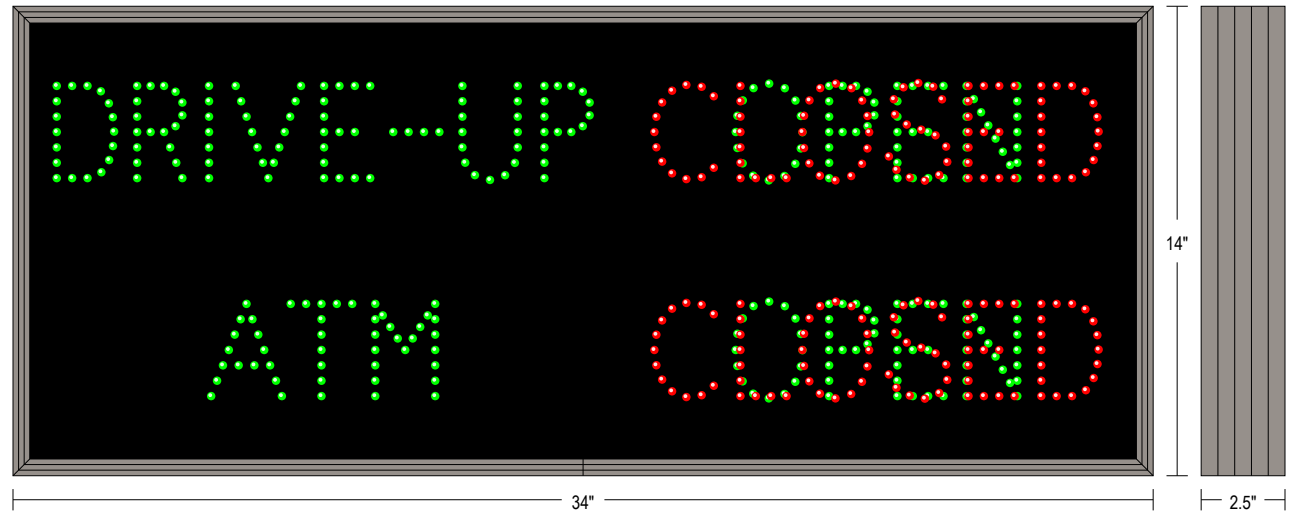

Direct-View LED Traffic Controller TCL1434GGRGGR-B808

PRODUCT NUMBER

11807

CABINET DIMENSIONS

14" H x 34" W x 2.5" D

ILLUMINATION SOURCE

Super bright, wide viewing angle LEDs

Available in green, red, blue, amber, and white LEDs

Messages "blankout" when turned off, eliminating confusion

Long life, solid state lighting

ELECTRICAL

Integrated solid state power supply

Standard Voltage: 120 VAC, Optional Voltages: 9-36 V, 240 VAC, 277 VAC

Maximum amps per lighted message (at 120 V) shown in the table below

UL/CUL approved for wet locations

CONSTRUCTION

Faces: Single Faced Sign

Extrusion (TCL): Slim line continuous, corrosion resistant, aluminum housing 2.5" deep

Face Material: Impact Resistant, smoked tinted Polycarbonate 1/8" thick.

FINISH

Standard Cabinet Color: Duranodic Bronze

Custom colors available upon request

Product View

NOTE: Sign image may not exactly represent the finished product. For illustration purposes only.