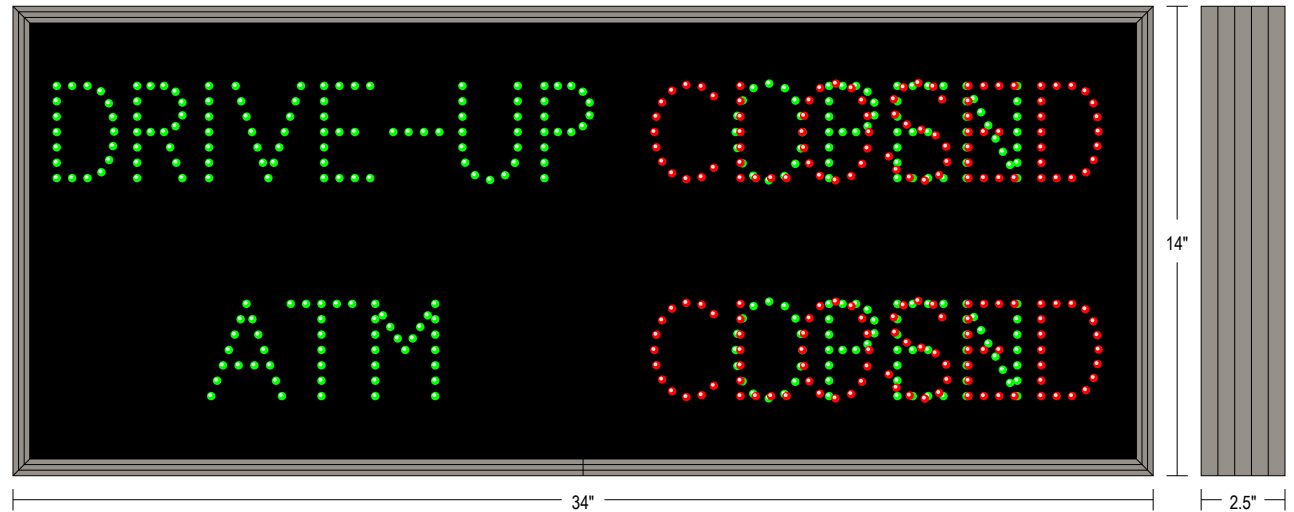

Direct-View LED Traffic Controller TCL1434GGRGGR-B808

PRODUCT NUMBER

11807

CABINET DIMENSIONS

14" H x 34" W x 2.5" D

ILLUMINATION SOURCE

Super bright, wide viewing angle LEDs
Available in green, red, blue, amber, and white LEDs
Messages "blankout" when turned off, eliminating confusion
Long life, solid state lighting

ELECTRICAL

Integrated solid state power supply
Standard Voltage: 120 VAC, Optional Voltages: 9-36 V, 240 VAC, 277 VAC
Maximum amps per lighted message (at 120 V) shown in the table below
UL/CUL approved for wet locations

CONSTRUCTION

Faces: Single Faced Sign
Extrusion (TCL): Slim line continuous, corrosion resistant, aluminum housing 2.5" deep
Face Material: Impact Resistant, smoked tinted Polycarbonate 1/8" thick.

FINISH

Standard Cabinet Color: Duranodic Bronze
Custom colors available upon request

Product View

NOTE: Sign image may not exactly represent the finished product. For illustration purposes only.