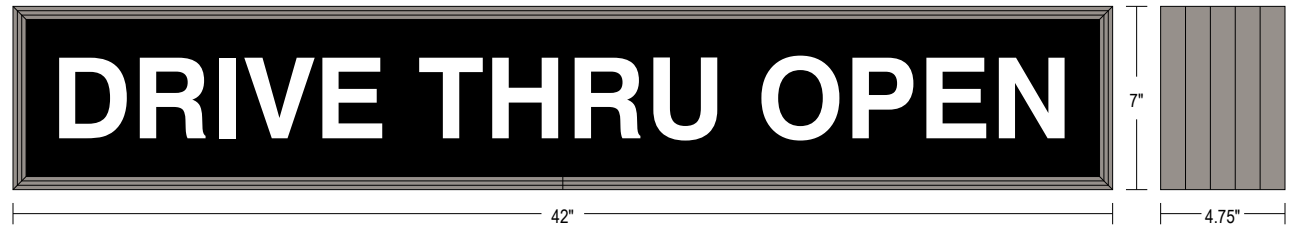

Backlit Neon Traffic Controller TC742W-510

PRODUCT NUMBER

12093

CABINET DIMENSIONS

7" H x 42" W x 4.75" D

ILLUMINATION SOURCE

Backlit neon grid
Available in white, green, red, blue and yellow
Messages "blankout" when turned off, eliminating confusion
Long life, up to 50,000+ hours

ELECTRICAL

Integrated core and coil transformer(s)
Standard Voltage: 120 VAC, Optional Voltage: 277 VAC
Maximum amps per lighted message (at 120 V) shown in the table below

CONSTRUCTION

Faces: Single Faced Sign
Face Material: Patented louvered Zeron acrylic panel
Message Panel Material: Milk white acrylic 1/8" thick.
Vinyl Style: Vinyl is applied in a reverse stencil cut style
Vinyl Color: Applied vinyl color is black
Extrusion (TC): Continuous, corrosion resistant, aluminum housing 4.75" deep

FINISH

Standard Cabinet Color: Duranodic Bronze
Custom colors available upon request

Product View

NOTE: Sign image may not exactly represent the finished product. For illustration purposes only.

MESSAGE	COLOR	HEIGHT	AMPS
DRIVE THRU OPEN	White	3.25"	1.00