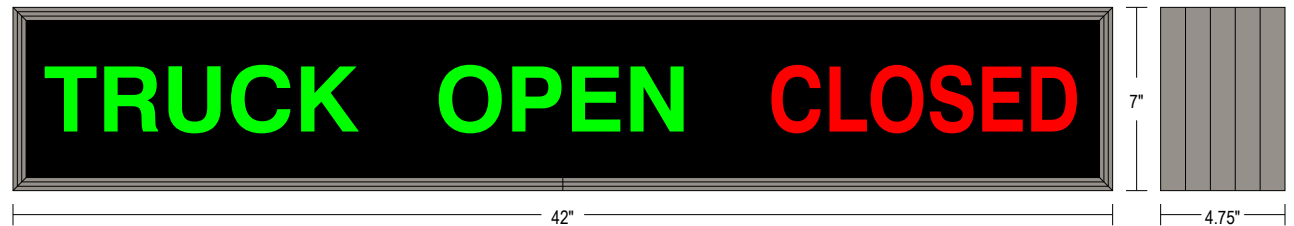

Backlit Neon Traffic Controller TC742GGR-B723

PRODUCT NUMBER

12890

CABINET DIMENSIONS

7" H x 42" W x 4.75" D

ILLUMINATION SOURCE

Backlit neon grid
Available in white, green, red, blue and yellow
Messages "blankout" when turned off, eliminating confusion
Long life, up to 50,000+ hours

ELECTRICAL

Integrated core and coil transformer(s)
Standard Voltage: 120 VAC, Optional Voltage: 277 VAC
Maximum amps per lighted message (at 120 V) shown in the table below

CONSTRUCTION

Faces: Single Faced Sign
Face Material: Patented louvered Zeron acrylic panel
Message Panel Material: Milk white acrylic 1/8" thick.
Vinyl Style: Vinyl is applied in a reverse stencil cut style
Vinyl Color: Applied vinyl color is black
Extrusion (TC): Continuous, corrosion resistant, aluminum housing 4.75" deep

FINISH

Standard Cabinet Color: Duranodic Bronze
Custom colors available upon request

Product View

NOTE: Sign image may not exactly represent the finished product. For illustration purposes only.

MESSAGE	COLOR	HEIGHT	AMPS
TRUCK	Green	2.625"	1.00
OPEN	Green	2.625"	1.00
CLOSED	Red	2.625"	1.00