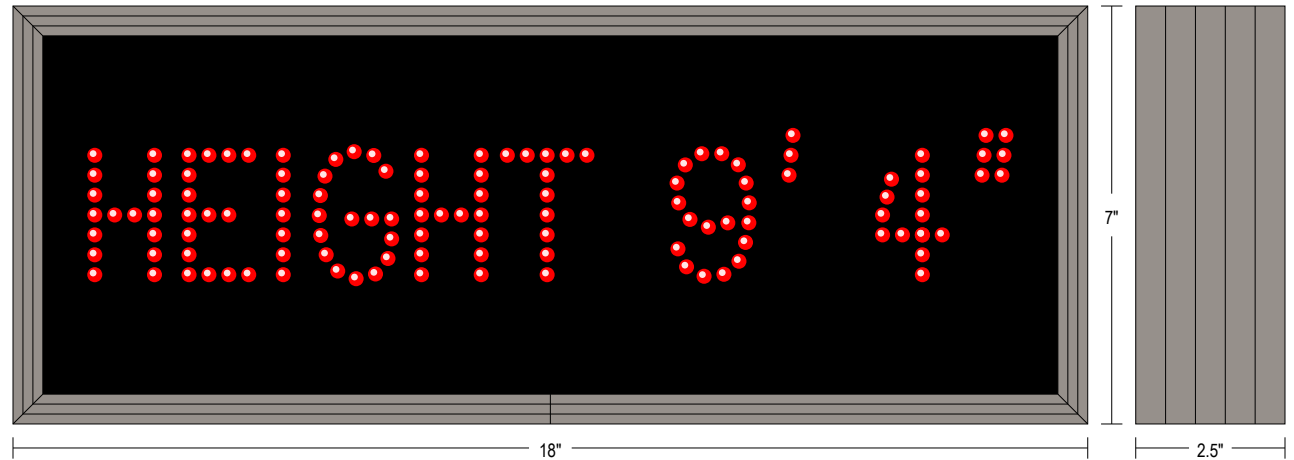

Direct-View LED Traffic Controller TCL718R-C853

PRODUCT NUMBER

12920

CABINET DIMENSIONS

7" H x 18" W x 2.5" D

ILLUMINATION SOURCE

Super bright, wide viewing angle LEDs
Available in green, red, blue, amber, and white LEDs
Messages "blankout" when turned off, eliminating confusion
Long life, solid state lighting

CONSTRUCTION

Faces: Single Faced Sign
Extrusion (TCL): Slim line continuous, corrosion resistant, aluminum housing 2.5" deep
Face Material: Impact Resistant, smoked tinted Polycarbonate 1/8" thick.

FINISH

Standard Cabinet Color: Duranodic Bronze
Custom colors available upon request

Product View

NOTE: Sign image may not exactly represent the finished product. For illustration purposes only.

MESSAGE	COLOR	HEIGHT	AMPS
HEIGHT 9' 4"	Red Wide Angle Oval	2.0"	0.03