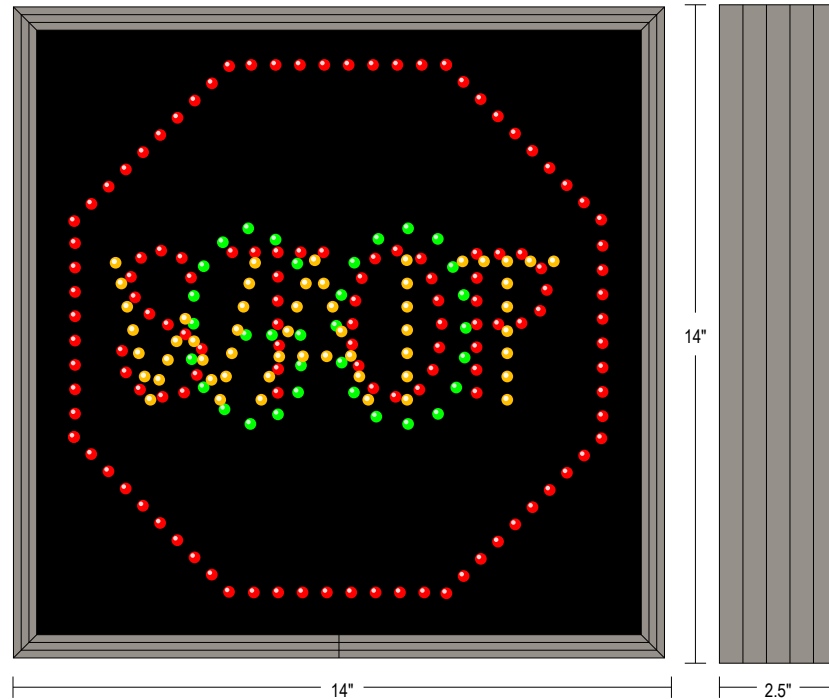

Direct-View LED Traffic Controller TCL1414RGA-C864

PRODUCT NUMBER

12957

CABINET DIMENSIONS

14" H x 14" W x 2.5" D

ILLUMINATION SOURCE

Super bright, wide viewing angle LEDs
Available in green, red, blue, amber, and white LEDs
Messages "blankout" when turned off, eliminating confusion
Long life, solid state lighting

CONSTRUCTION

Faces: Single Faced Sign
Extrusions (TCL): Slim line continuous, corrosion resistant, aluminum housing 2.5" deep
Face Material: Impact Resistant, smoked tinted Polycarbonate 1/8" thick.

FINISH

Standard Cabinet Color: Duranodic Bronze
Custom colors available upon request

Product View

NOTE: Sign image may not exactly represent the finished product. For illustration purposes only.

| MESSAGE | COLOR | HEIGHT | AMPS |
|----------------|-----------------------|--------------|------|
| STOP w/Octagon | Red Wide Angle Oval | 11.75"; 3.0" | 0.14 |
| GO | Green Wide Angle Oval | 4.0" | 0.03 |
| WAIT | Amber Wide Angle Oval | 3.0" | 0.02 |