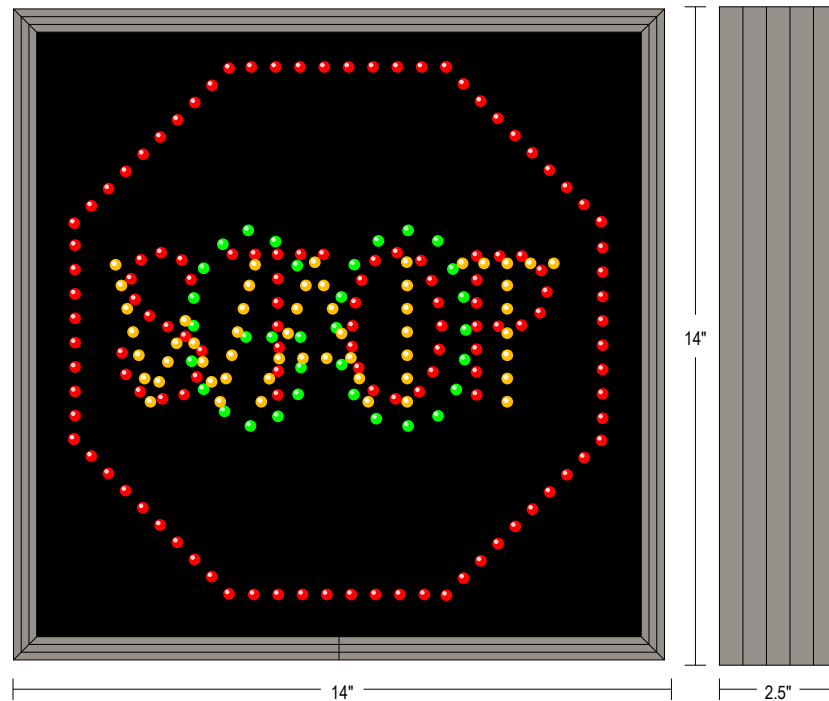

Direct-View LED Traffic Controller TCL1414RGA-C864

PRODUCT NUMBER

12957

CABINET DIMENSIONS

14" H x 14" W x 2.5" D

ILLUMINATION SOURCE

Super bright, wide viewing angle LEDs
Available in green, red, blue, amber, and white LEDs
Messages "blankout" when turned off, eliminating confusion
Long life, solid state lighting

CONSTRUCTION

Faces: Single Faced Sign
Extrusions (TCL): Slim line continuous, corrosion resistant, aluminum housing 2.5" deep
Face Material: Impact Resistant, smoked tinted Polycarbonate 1/8" thick.

FINISH

Standard Cabinet Color: Duranodic Bronze
Custom colors available upon request

Product View

NOTE: Sign image may not exactly represent the finished product. For illustration purposes only.

MESSAGE	COLOR	HEIGHT	AMPS
STOP w/Octagon	Red Wide Angle Oval	11.75"; 3.0"	0.14
GO	Green Wide Angle Oval	4.0"	0.03
WAIT	Amber Wide Angle Oval	3.0"	0.02