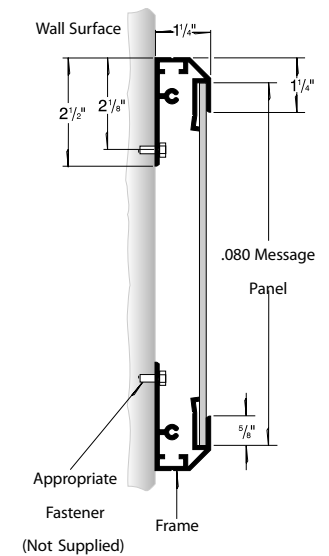

Detail

MESSAGE	COLOR	HEIGHT
P ALBANY PARKING AUTHORITY	Blue (PMS2738) Black 100% K, Grey 50% K, Gold (PMS124)	7" 3.5"

Signal-Tech
4985 Pittsburgh Ave.
Erie, PA 16509
Phone: (877) 547-9900
Fax: (814) 835-2300
Email: sales@signal-tech.com
Website: www.signal-tech.com

Proudly Made in the USA