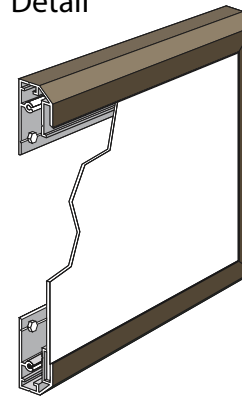

Detail

MESSAGE	COLOR	HEIGHT
P ALBANY PARKING AUTHORITY	Blue (PMS2738) Black 100% K, Grey 50% K, Gold (PMS124)	7" 3.5"

Signal-Tech
4985 Pittsburgh Ave.
Erie, PA 16509
Phone: (877) 547-9900
Fax: (814) 835-2300
Email: sales@signal-tech.com
Website: www.signal-tech.com

Proudly Made in the USA