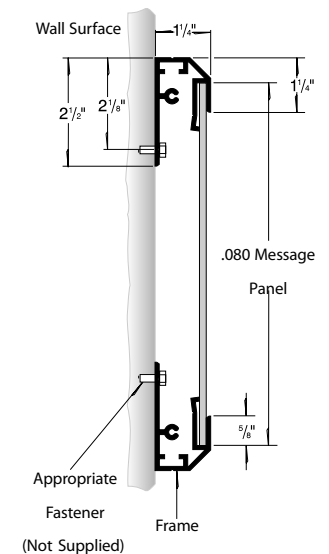

Detail

MESSAGE	COLOR	HEIGHT
P ALBANY PARKING AUTHORITY	Blue (PMS2738) Black 100% K, Grey 50% K, Gold (PMS124)	7" 3.5"

Signal-Tech
4985 Pittsburgh Ave.
Erie, PA 16509
Phone: (877) 547-9900
Fax: (814) 835-2300
Email: sales@signal-tech.com
Website: www.signal-tech.com

Proudly Made in the USA