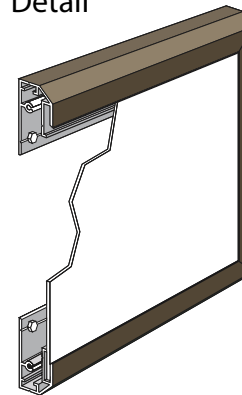

Detail

MESSAGE	COLOR	HEIGHT
P ALBANY PARKING AUTHORITY	Blue (PMS2738) Black 100% K, Grey 50% K, Gold (PMS124)	7" 3.5"

Signal-Tech
4985 Pittsburgh Ave.
Erie, PA 16509
Phone: (877) 547-9900
Fax: (814) 835-2300
Email: sales@signal-tech.com
Website: www.signal-tech.com

Proudly Made in the USA