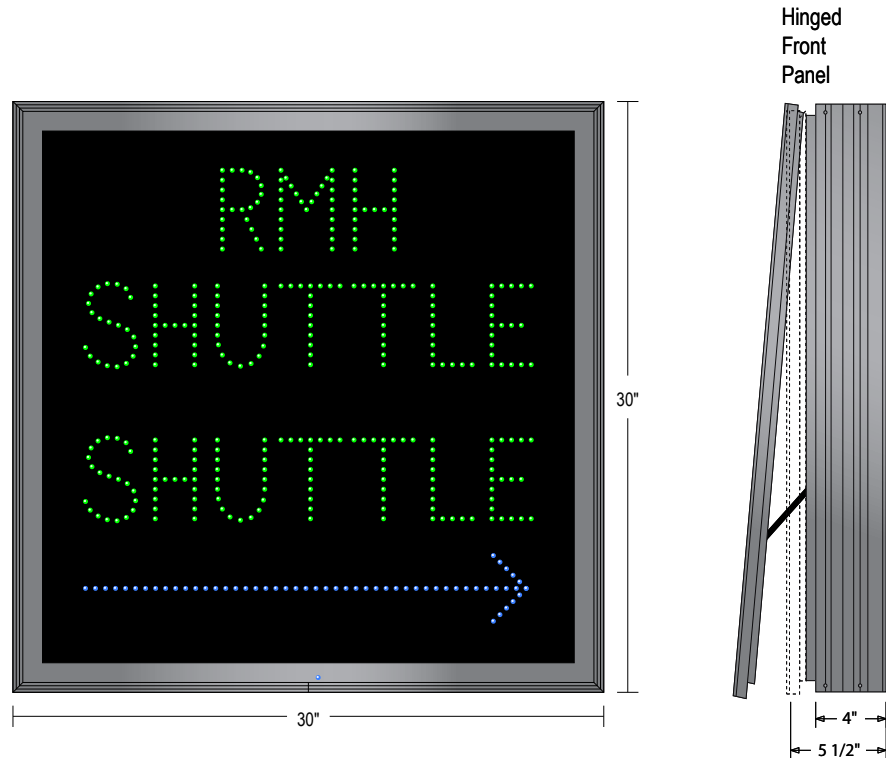

Direct-View LED Traffic Controller TCL3030GGB-C940

PRODUCT NUMBER

13152

CABINET DIMENSIONS

30" H x 30" W x 5.5" D

ILLUMINATION SOURCE

Super bright, wide viewing angle LEDs
Available in green, red, blue, amber, and white LEDs
Messages "blankout" when turned off, eliminating confusion
Long life, solid state lighting

ELECTRICAL

Integrated solid state power supply
Standard Voltage: 120 VAC, Optional Voltages: 9-36 V, 240 VAC, 277 VAC
Maximum amps per lighted message (at 120 V) shown in the table below
UL/CUL approved for wet locations

CONSTRUCTION

Faces: Single Faced Sign
Extrusion (TCL): Mitered 5.5" deep corrosion resistant housing with integrated hinged panel.
Face Material: Impact Resistant, smoked tinted Polycarbonate 1/8" thick.

FINISH

Standard Cabinet Color: Duranodic Bronze
Custom colors available upon request

Product View

NOTE: Sign image may not exactly represent the finished product. For illustration purposes only.

MESSAGE	COLOR	HEIGHT	AMPS
RMH SHUTTLE	Green Wide Angle Oval	4.0"	0.09
SHUTTLE	Green Wide Angle Oval	4.0"	0.06
RIGHT ARROW	Blue Oval Diffused LED	4.0"	0.01

Signal-Tech
4985 Pittsburgh Ave.
Erie, PA 16509
Phone: (877) 547-9900
Fax: (814) 835-2300
Email: sales@signal-tech.com
Website: www.signal-tech.com

Proudly Made in the USA