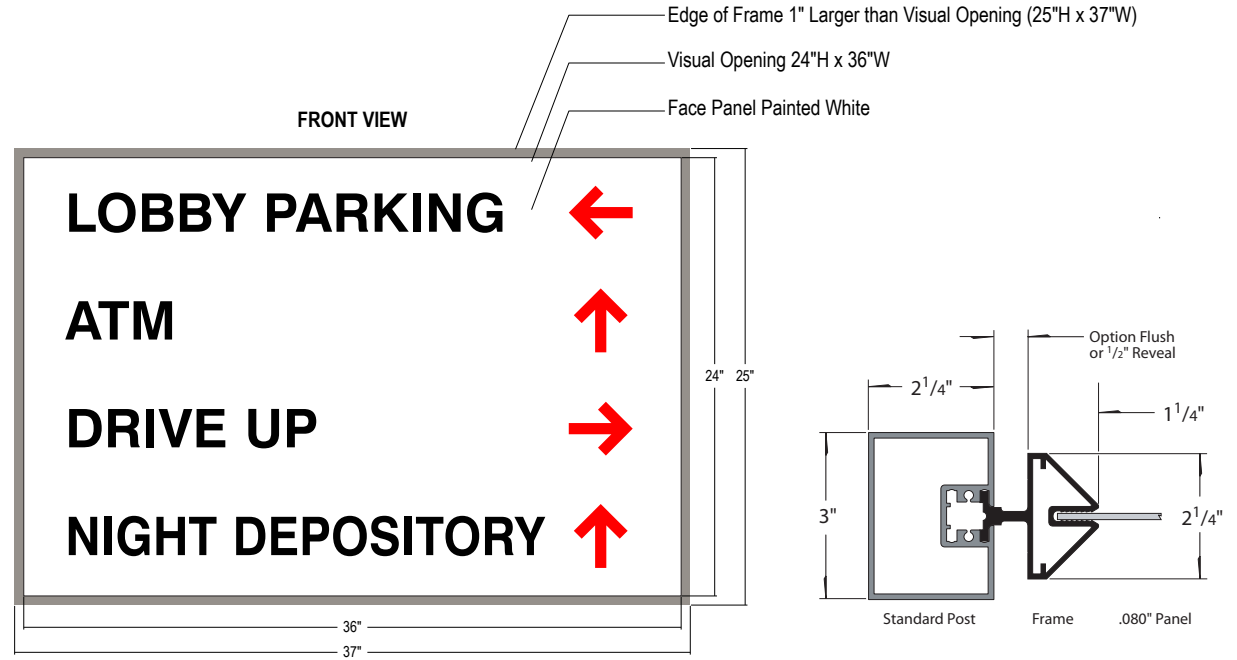

BACK VIEW

Back Panel Painted
Standard Duranodic Bronze

MESSAGE

LED/COLOR

HEIGHT

AMPS

LOBBY PARKING, Right Arrow	Black Vinyl, Red Vinyl	2.0", 3.5"	
ATM, Up Arrow	Black Vinyl, Red Vinyl	2.0", 3.0"	
DRIVE UP, Right Arrow	Black Vinyl, Red Vinyl	2.0", 3.5"	
NIGHT DEPOSITORY, Up Arrow	Black Vinyl, Red Vinyl	2.0", 3.0"	