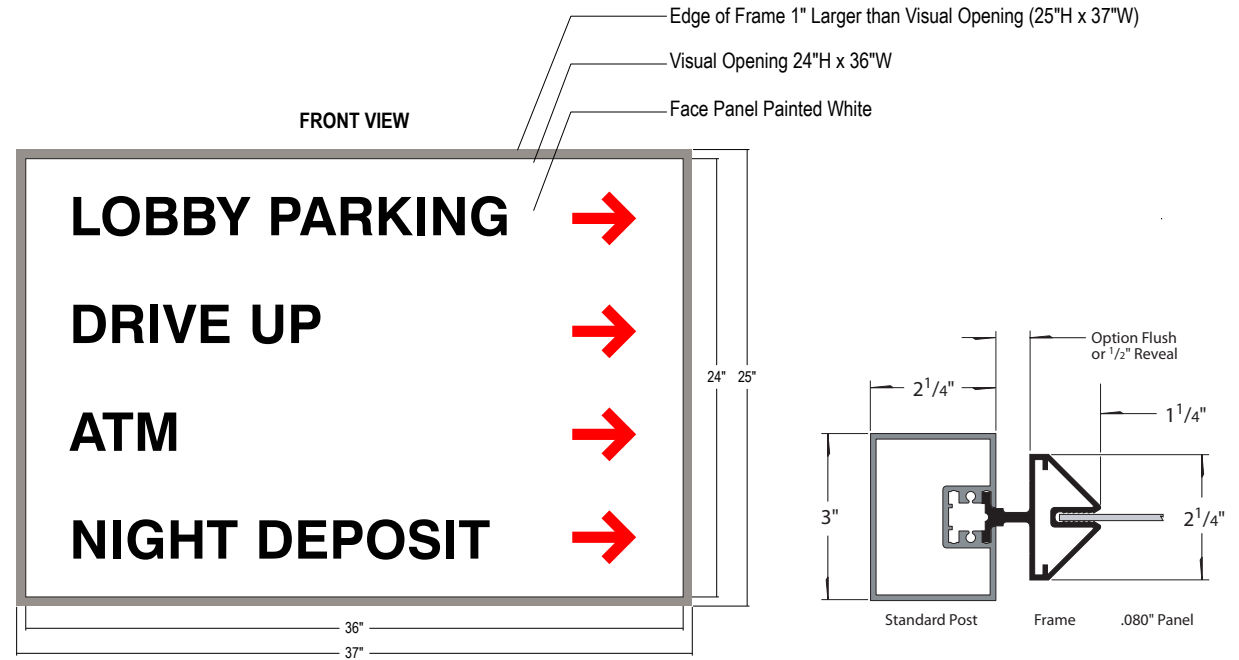

#### DIMENSIONS

24" H x 36" W x 2.25" D (est. 9.64 lbs)

## Product View

NOTE: Sign image may not exactly represent the finished product. For illustration purposes only.