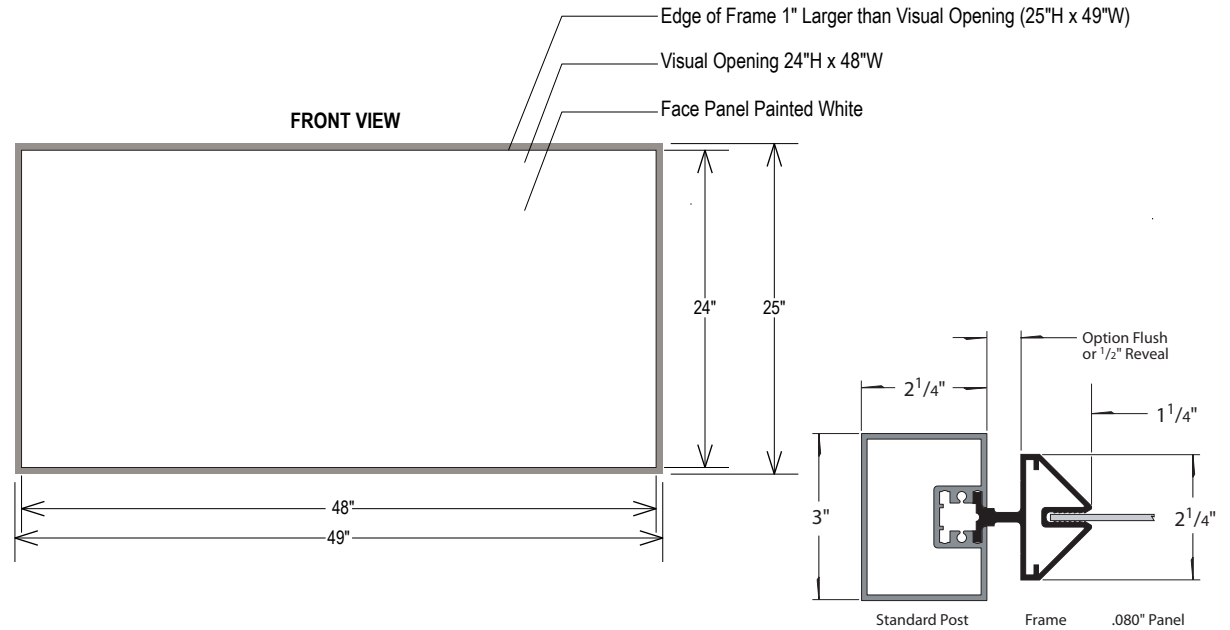

PRODUCT ID: 13261

Non-illuminated Post & Panel Sign

MODEL

HED-150 2448-A699

DIMENSIONS

24" H x 48" W x 2.25" D (est. 5 lbs)

CLASS

Class: HED Series

CONSTRUCTION

Faces: Single Faced Sign

Finish: Duranodic Bronze

Graphic: Vinyl applied graphic

Sign: All aluminum panel system features a single .050" message panel within a 1-1/4" wide picture style frame

MESSAGE

Color: White reflective vinyl (7812)

Font: Other:

Sign Messages: See message table below

MESSAGE	LED/COLOR	HEIGHT	AMPS

Blank Message Panel	White	0.0"	

NOTE: Above messages are independently controlled.

Signal-Tech

4985 Pittsburgh Ave.

Erie, PA 16509

Phone: (877) 547-9900

Fax: (814) 835-2300

Email: sales@signal-tech.com

Website: www.signal-tech.com

Product View

NOTE: Sign image may not exactly represent the finished product. For illustration purposes only.