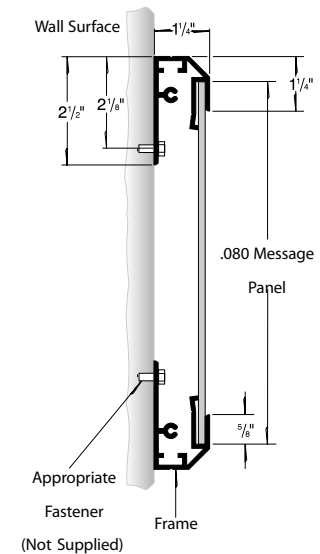

DuraPanel DURA1248B-C991

PRODUCT NUMBER

13283

DIMENSIONS

12" H x 48" W x 1.25" D

INSTALLATION METHOD

Flush mounted using concealed fasteners.
Use appropriate fasteners. Not included.

CONSTRUCTION

Extruded Aluminum with Corner Keys
Vandal Resistant Concealed Fasteners
0.050 Aluminum Message Panel

FINISH

Cabinet painted Standard Duranodic Bronze. Custom colors available upon request.

Product View

NOTE: Sign image may not exactly represent the finished product. For illustration purposes only.

Detail

MESSAGE

CLEARANCE 9' - 6"

COLOR

Black Reflective Vinyl

HEIGHT

5"

Signal-Tech
4985 Pittsburgh Ave.
Erie, PA 16509
Phone: (877) 547-9900
Fax: (814) 835-2300
Email: sales@signal-tech.com
Website: www.signal-tech.com