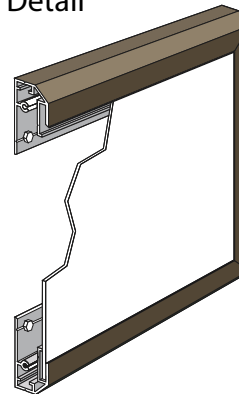

Detail

MESSAGE

CLEARANCE 9' - 6"

COLOR

Black Reflective Vinyl

HEIGHT

5"

Signal-Tech
4985 Pittsburgh Ave.
Erie, PA 16509
Phone: (877) 547-9900
Fax: (814) 835-2300
Email: sales@signal-tech.com
Website: www.signal-tech.com

Proudly Made in the USA