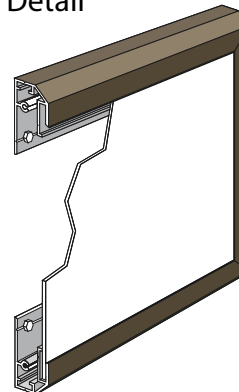

Detail

MESSAGE

CLEARANCE 9' - 6"

COLOR

Black Reflective Vinyl

HEIGHT

5"

Signal-Tech
4985 Pittsburgh Ave.
Erie, PA 16509
Phone: (877) 547-9900
Fax: (814) 835-2300
Email: sales@signal-tech.com
Website: www.signal-tech.com

Proudly Made in the USA