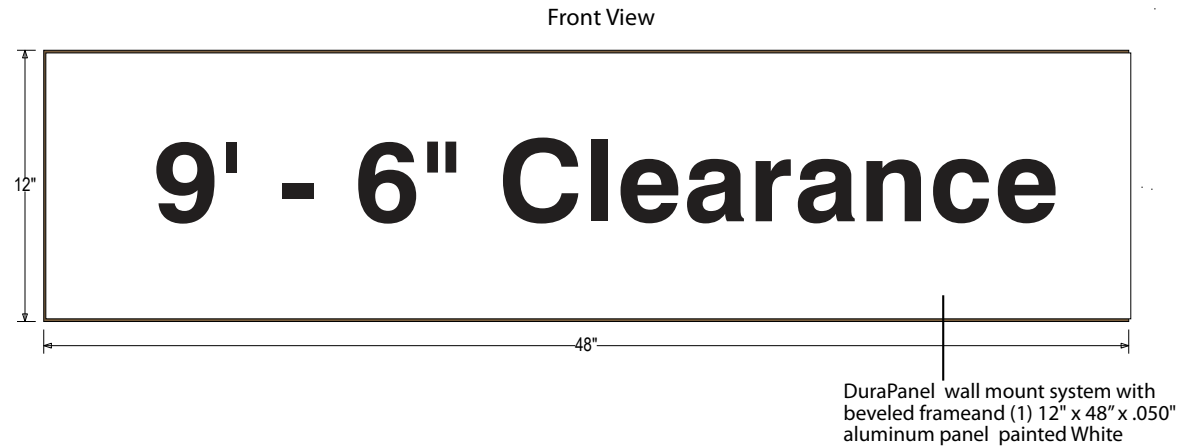

DuraPanel DURA1248B-C991

PRODUCT NUMBER

13283

DIMENSIONS

12" H x 48" W x 1.25" D

INSTALLATION METHOD

Flush mounted using concealed fasteners.
Use appropriate fasteners. Not included.

CONSTRUCTION

Extruded Aluminum with Corner Keys
Vandal Resistant Concealed Fasteners
0.050 Aluminum Message Panel

FINISH

Cabinet painted Standard Duranodic Bronze. Custom colors available upon request.

Product View

NOTE: Sign image may not exactly represent the finished product. For illustration purposes only.