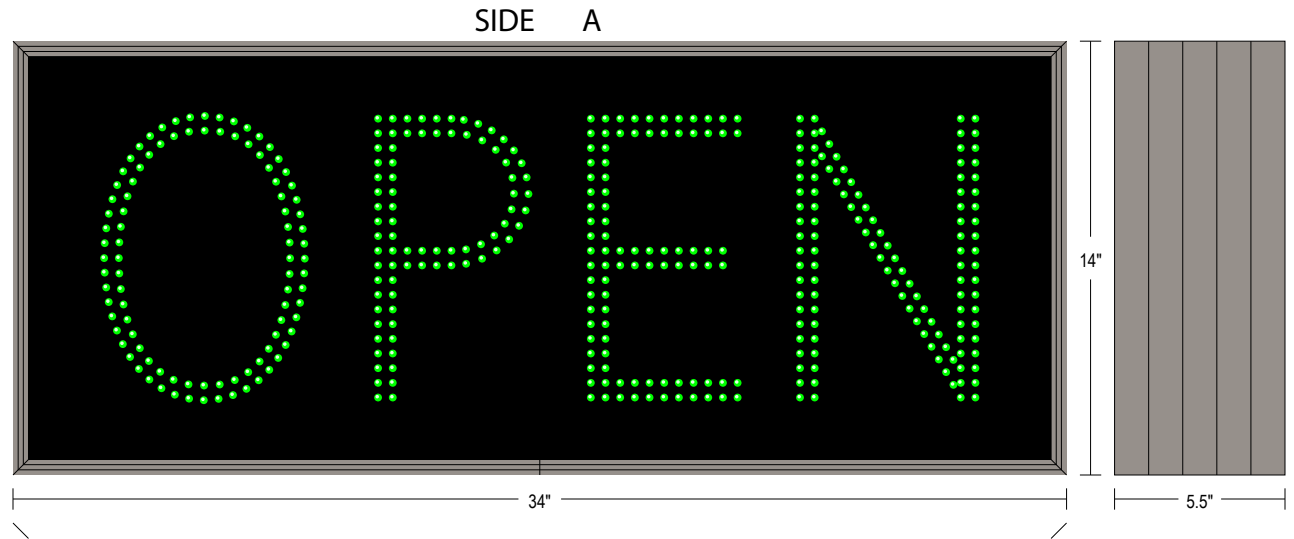

Direct-View LED Traffic Controller TCL1434DGG-180

PRODUCT NUMBER

13295

CABINET DIMENSIONS

14" H x 34" W x 5.5" D

ILLUMINATION SOURCE

Super bright, wide viewing angle LEDs
Available in green, red, blue, amber, and white LEDs
Messages "blankout" when turned off, eliminating confusion
Long life, solid state lighting

CONSTRUCTION

Faces: Double Faced Sign
Extrusion (TCL): Mitered 5.5" deep corrosion resistant housing.
Face Material: Impact Resistant, smoked tinted Polycarbonate 1/8" thick.

FINISH

Standard Cabinet Color: Duranodic Bronze
Custom colors available upon request

Product View

NOTE: Sign image may not exactly represent the finished product. For illustration purposes only.

MESSAGE	COLOR	HEIGHT	AMPS
OPEN	Green Wide Angle Oval	9.0"	0.15
OPEN	Green Wide Angle Oval	9.0"	0.15