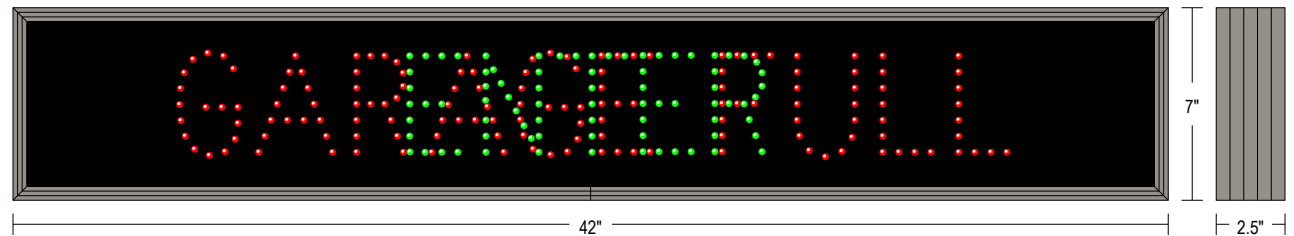

Direct-View LED Traffic Controller TCL742GR-D018

PRODUCT NUMBER

13347

CABINET DIMENSIONS

7" H x 42" W x 2.5" D

ILLUMINATION SOURCE

Super bright, wide viewing angle LEDs
Available in green, red, blue, amber, and white LEDs
Messages "blankout" when turned off, eliminating confusion
Long life, solid state lighting

ELECTRICAL

Integrated solid state power supply
Standard Voltage: 120 VAC, Optional Voltages: 9-36 V, 240 VAC, 277 VAC
Maximum amps per lighted message (at 120 V) shown in the table below
UL/CUL approved for wet locations

CONSTRUCTION

Faces: Single Faced Sign
Extrusion (TCL): Slim line continuous, corrosion resistant, aluminum housing 2.5" deep
Face Material: Impact Resistant, smoked tinted Polycarbonate 1/8" thick.

FINISH

Standard Cabinet Color: Duranodic Bronze
Custom colors available upon request

Product View

NOTE: Sign image may not exactly represent the finished product. For illustration purposes only.