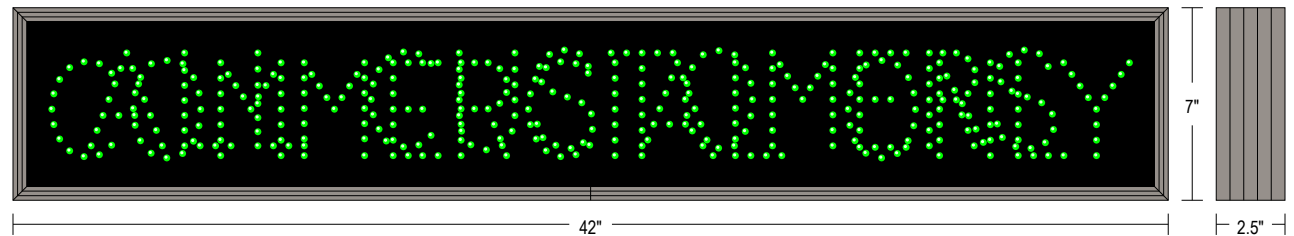

Direct-View LED Traffic Controller TCL742GG-D043

PRODUCT NUMBER

13396

CABINET DIMENSIONS

7" H x 42" W x 2.5" D

ILLUMINATION SOURCE

Super bright, wide viewing angle LEDs
Available in green, red, blue, amber, and white LEDs
Messages "blankout" when turned off, eliminating confusion
Long life, solid state lighting

ELECTRICAL

Integrated solid state power supply
Standard Voltage: 120 VAC, Optional Voltages: 9-36 V, 240 VAC, 277 VAC
Maximum amps per lighted message (at 120 V) shown in the table below
UL/CUL approved for wet locations

CONSTRUCTION

Faces: Single Faced Sign
Extrusion (TCL): Slim line continuous, corrosion resistant, aluminum housing 2.5" deep
Face Material: Impact Resistant, smoked tinted Polycarbonate 1/8" thick.

FINISH

Standard Cabinet Color: Duranodic Bronze
Custom colors available upon request

Product View

NOTE: Sign image may not exactly represent the finished product. For illustration purposes only.

MESSAGE	COLOR	HEIGHT	AMPS
COMMERCIAL ONLY	Green Wide Angle Oval	3.375"	0.10
ALL CUSTOMERS	Green Wide Angle Oval	3.375"	0.09

Signal-Tech
4985 Pittsburgh Ave.
Erie, PA 16509
Phone: (877) 547-9900
Fax: (814) 835-2300
Email: sales@signal-tech.com
Website: www.signal-tech.com

Proudly Made in the USA