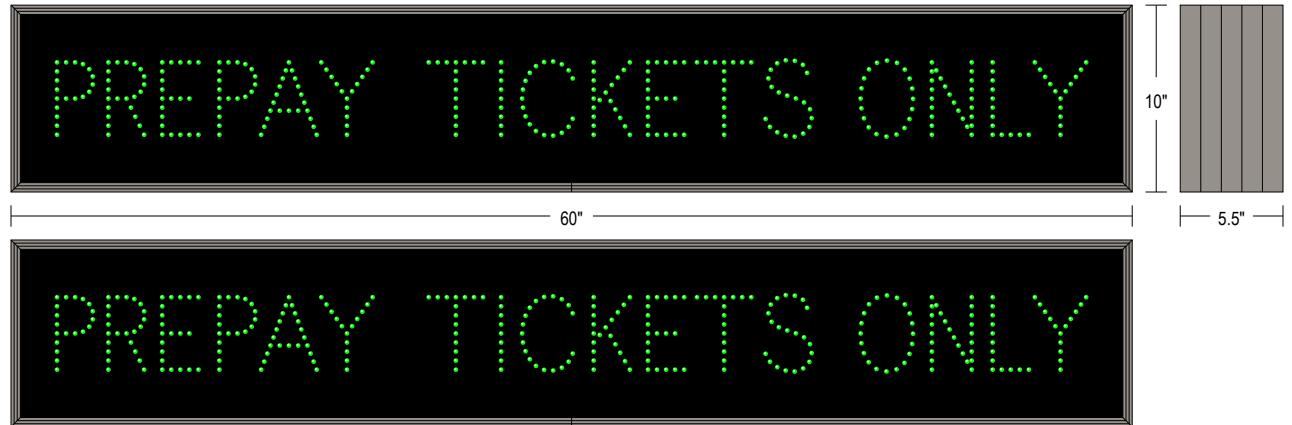

Direct-View LED Traffic Controller TCL1060DGG-D033

PRODUCT NUMBER

13423

CABINET DIMENSIONS

10" H x 60" W x 5.5" D

ILLUMINATION SOURCE

Super bright, wide viewing angle LEDs
Available in green, red, blue, amber, and white LEDs
Messages "blankout" when turned off, eliminating confusion
Long life, solid state lighting

ELECTRICAL

Integrated solid state power supply
Standard Voltage: 120 VAC, Optional Voltages: 9-36 V, 240 VAC, 277 VAC
Maximum amps per lighted message (at 120 V) shown in the table below
UL/CUL approved for wet locations

CONSTRUCTION

Faces: Double Faced Sign
Extrusion (TCL): Mitered 5.5" deep corrosion resistant housing.
Face Material: Impact Resistant, smoked tinted Polycarbonate 1/8" thick.

FINISH

Standard Cabinet Color: Duranodic Bronze
Custom colors available upon request

Product View

NOTE: Sign image may not exactly represent the finished product. For illustration purposes only.

MESSAGE	COLOR	HEIGHT	AMPS
PREPAY TICKETS ONLY	Green Wide Angle Oval	3.875"	0.14
PREPAY TICKETS ONLY	Green Wide Angle Oval	3.875"	0.14

Signal-Tech
4985 Pittsburgh Ave.
Erie, PA 16509
Phone: (877) 547-9900
Fax: (814) 835-2300
Email: sales@signal-tech.com
Website: www.signal-tech.com

Proudly Made in the USA