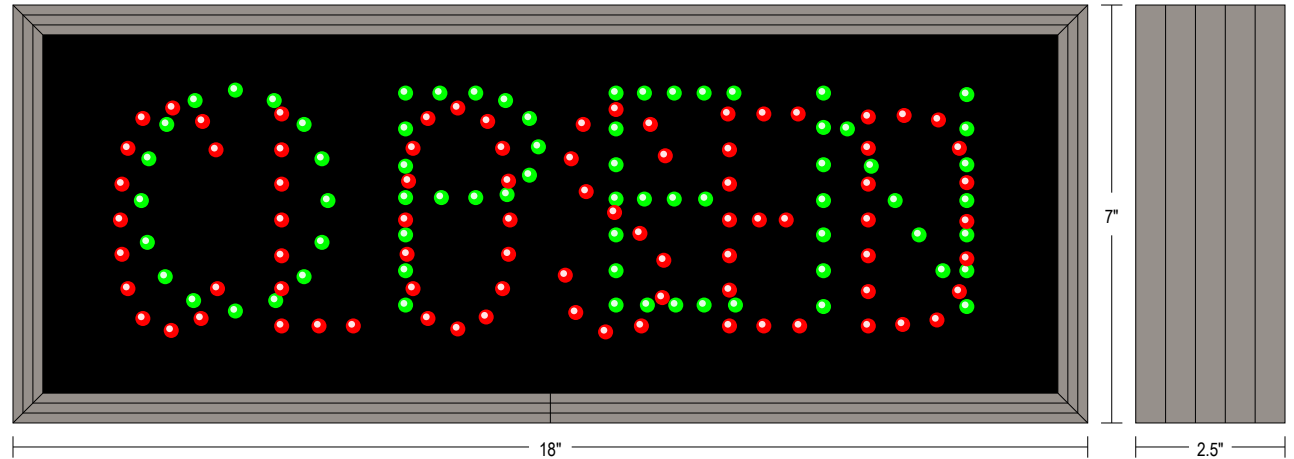

Direct-View LED Traffic Controller TCL718GR-100

PRODUCT NUMBER

13493

CABINET DIMENSIONS

7" H x 18" W x 4.5" D

ILLUMINATION SOURCE

Super bright, wide viewing angle LEDs
Available in green, red, blue, amber, and white LEDs
Messages "blankout" when turned off, eliminating confusion
Long life, solid state lighting

CONSTRUCTION

Faces: Single Faced Sign
Face Material: Impact Resistant, smoked tinted Polycarbonate 1/8" thick.
Extrusion (TCL): Other (4.5" EXTRUSION)

FINISH

Standard Cabinet Color: Duranodic Bronze
Custom colors available upon request

Product View

NOTE: Sign image may not exactly represent the finished product. For illustration purposes only.

MESSAGE	COLOR	HEIGHT	AMPS
OPEN	Green Wide Angle Oval	3.5"	0.03
CLOSED	Red Wide Angle Oval	3.5"	0.03