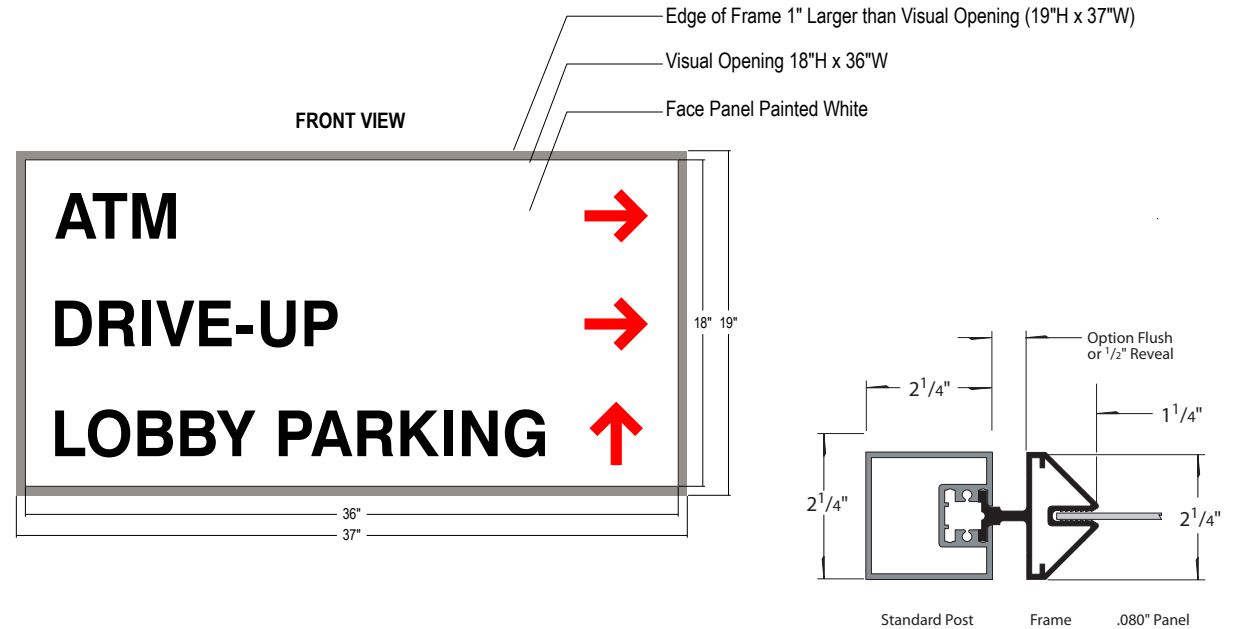

HED-150 HED-150 1836-C962

PRODUCT NUMBER

13615

CABINET DIMENSIONS

18" H x 36" W x 2.25" D

CONSTRUCTION

The HED-150 All aluminum post and panel system features a single .080" message panel within a 2-1/4" wide beveled picture style frame consisting of two mounting extrusions and two top/bottom extrusions. The frame assembly slides into our slotted 2-1/4" x 2-1/4" standard rectangular posts. Post styles are designed to offer either a flush or a 1/2" reveal.

FINISH

Custom colors available upon request .
Face panel painted White. Back panel painted standard Duranodic Bronze

INSTALLATION

(2) double post mount 2-1/4" x 2-1/4" x 90". Direct burial. Painted standard Duranodic.

MESSAGE	COLOR	HEIGHT
ATM, Right Arrow	Black Vinyl, Red Vinyl	3.5"
DRIVE-UP, Right Arrow	Black Vinyl, Red Vinyl	3.5"
LOBBY PARKING, Up Arrow	Black Vinyl, Red Vinyl	3.5"

Signal-Tech
4985 Pittsburgh Ave.
Erie, PA 16509
Phone: (877) 547-9900
Fax: (814) 835-2300
Email: sales@signal-tech.com
Website: www.signal-tech.com

Proudly Made in the USA

Product View

NOTE: Sign image may not exactly represent the finished product. For illustration purposes only.