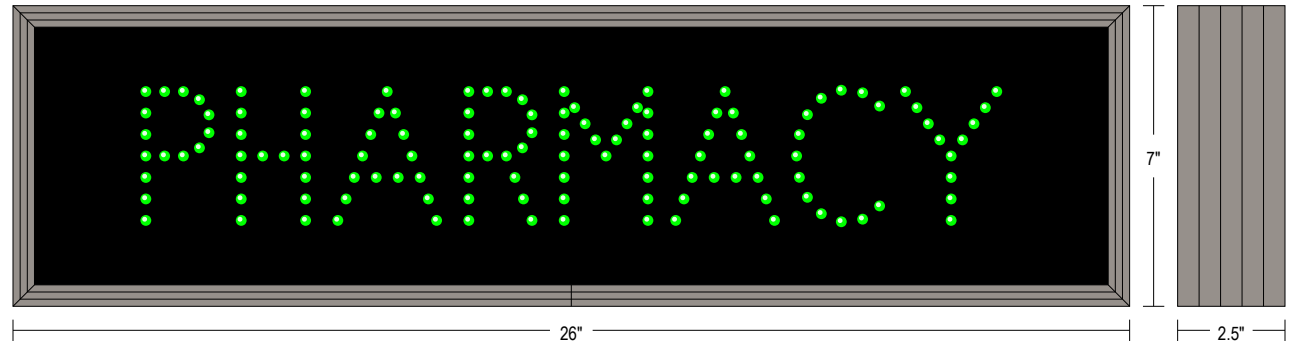

Direct-View LED Traffic Controller TCL726G-D188

PRODUCT NUMBER
13753

CABINET DIMENSIONS
7" H x 26" W x 2.5" D

ILLUMINATION SOURCE

Super bright, wide viewing angle LEDs
Available in green, red, blue, amber, and white LEDs
Messages "blankout" when turned off, eliminating confusion
Long life, solid state lighting

ELECTRICAL

Integrated solid state power supply
Standard Voltage: 120 VAC, Optional Voltages: 9-36 V, 240 VAC, 277 VAC
Maximum amps per lighted message (at 120 V) shown in the table below
UL/CUL approved for wet locations

CONSTRUCTION

Faces: Single Faced Sign
Extrusion (TCL): Slim line continuous, corrosion resistant, aluminum housing 2.5" deep
Face Material: Impact Resistant, smoked tinted Polycarbonate 1/8" thick.

FINISH

Standard Cabinet Color: Duranodic Bronze
Custom colors available upon request

Product View

NOTE: Sign image may not exactly represent the finished product. For illustration purposes only.

MESSAGE	COLOR	HEIGHT	AMPS
PHARMACY	Green Wide Angle Oval	3.0"	0.05

Signal-Tech
4985 Pittsburgh Ave.
Erie, PA 16509
Phone: (877) 547-9900
Fax: (814) 835-2300
Email: sales@signal-tech.com
Website: www.signal-tech.com

Proudly Made in the USA