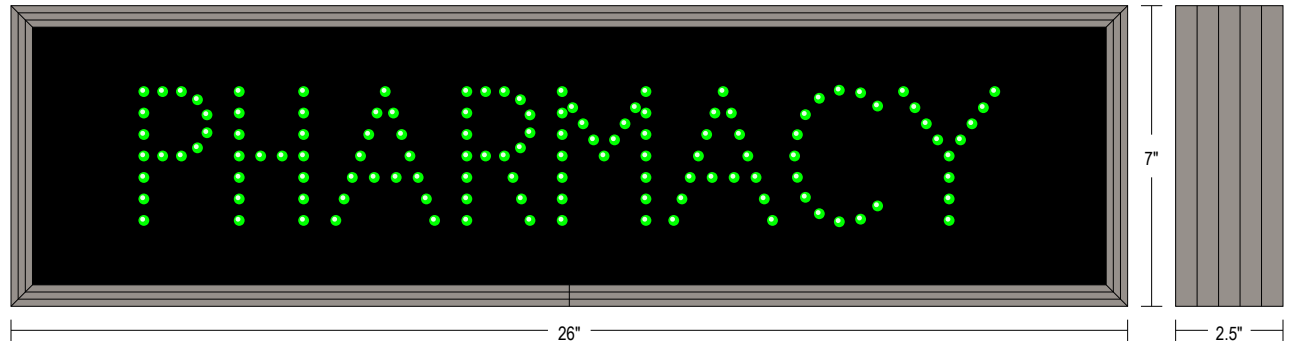

Direct-View LED Traffic Controller TCL726G-D188

PRODUCT NUMBER

13753

CABINET DIMENSIONS

7" H x 26" W x 2.5" D

ILLUMINATION SOURCE

Super bright, wide viewing angle LEDs
Available in green, red, blue, amber, and white LEDs
Messages "blankout" when turned off, eliminating confusion
Long life, solid state lighting

ELECTRICAL

Integrated solid state power supply
Standard Voltage: 120 VAC, Optional Voltages: 9-36 V, 240 VAC, 277 VAC
Maximum amps per lighted message (at 120 V) shown in the table below
UL/CUL approved for wet locations

CONSTRUCTION

Faces: Single Faced Sign
Extrusion (TCL): Slim line continuous, corrosion resistant, aluminum housing 2.5" deep
Face Material: Impact Resistant, smoked tinted Polycarbonate 1/8" thick.

FINISH

Standard Cabinet Color: Duranodic Bronze
Custom colors available upon request

Product View

NOTE: Sign image may not exactly represent the finished product. For illustration purposes only.

MESSAGE	COLOR	HEIGHT	AMPS
PHARMACY	Green Wide Angle Oval	3.0"	0.05

Signal-Tech
4985 Pittsburgh Ave.
Erie, PA 16509
Phone: (877) 547-9900
Fax: (814) 835-2300
Email: sales@signal-tech.com
Website: www.signal-tech.com

Proudly Made in the USA