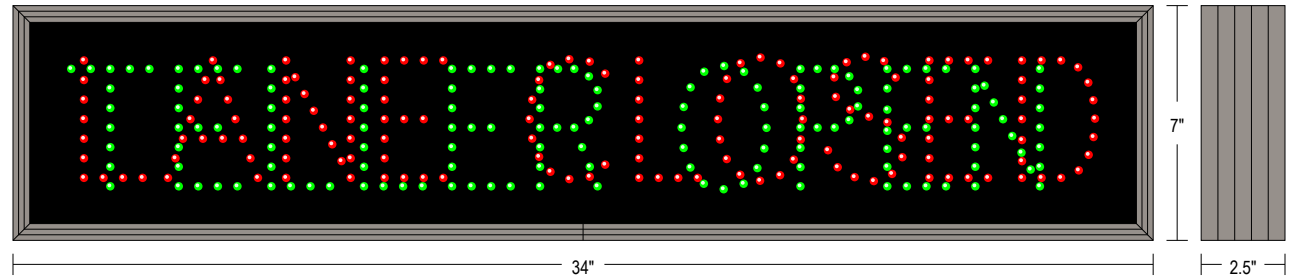

Direct-View LED Traffic Controller TCL734GR-D190

PRODUCT NUMBER

13756

CABINET DIMENSIONS

7" H x 34" W x 2.5" D

ILLUMINATION SOURCE

Super bright, wide viewing angle LEDs
Available in green, red, blue, amber, and white LEDs
Messages "blankout" when turned off, eliminating confusion
Long life, solid state lighting

CONSTRUCTION

Faces: Single Faced Sign
Extrusion (TCL): Slim line continuous, corrosion resistant, aluminum housing 2.5" deep
Face Material: Impact Resistant, smoked tinted Polycarbonate 1/8" thick.

FINISH

Standard Cabinet Color: Duranodic Bronze
Custom colors available upon request

Product View

NOTE: Sign image may not exactly represent the finished product. For illustration purposes only.

MESSAGE	COLOR	HEIGHT	AMPS
TELLER OPEN	Green Wide Angle Oval	3.5"	0.08
LANE CLOSED	Red Wide Angle Oval	3.5"	0.04