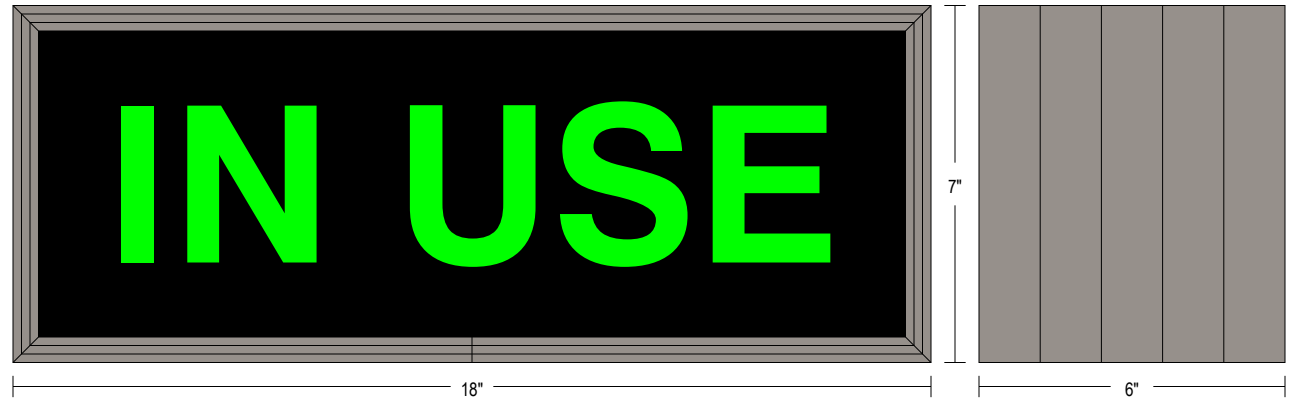

Backlit Incandescent Traffic Controller TCU718G-195

PRODUCT NUMBER

14903

CABINET DIMENSIONS

7" H x 18" W x 6" D

ILLUMINATION SOURCE

Two 69 watt, long-life, traffic-grade incandescent lamps per message
Available in white, green, red, blue and yellow
Messages "blankout" when turned off, eliminating confusion
Long life, up to 10,000+ hours

ELECTRICAL

Standard Voltage: 120 VAC, Optional Voltages: 12 V, 230 V
Maximum amps per lighted message (at 120 V) shown in the table
below UL/CUL approved for wet locations

CONSTRUCTION

Face Material: Louvered sunscreen
Message Panel Material: Milk white acrylic 1/8" thick.
Vinyl Style: Vinyl is applied in a reverse stencil cut style
Vinyl Color: Applied vinyl color is black

FINISH

Standard Cabinet Color: Duranodic Bronze
Custom colors available upon request

Product View

NOTE: Sign image may not exactly represent the finished product. For illustration purposes only.

MESSAGE	COLOR	HEIGHT	AMPS
IN USE	Green	3.25"	1.15

Signal-Tech
4985 Pittsburgh Ave.
Erie, PA 16509
Phone: (877) 547-9900
Fax: (814) 835-2300
Email: sales@signal-tech.com
Website: www.signal-tech.com

Proudly Made in the USA