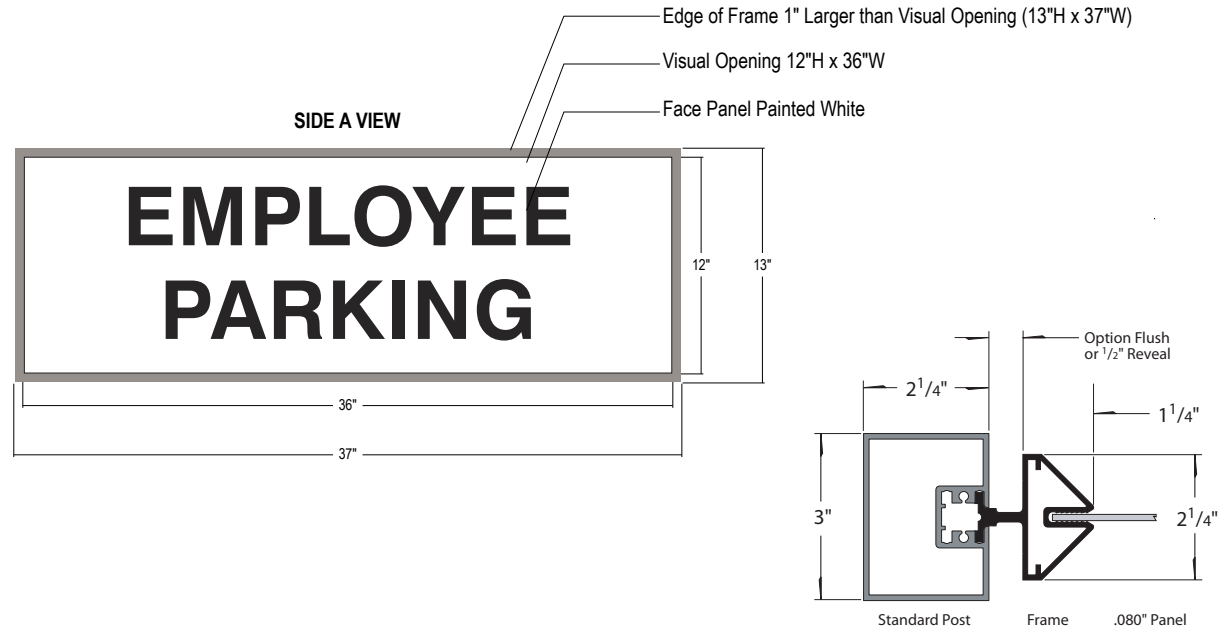

#### DIMENSIONS

12" H x 36" W x 2.25" D (est. 5.32 lbs)

## Product View

NOTE: Sign image may not exactly represent the finished product. For illustration purposes only.

SIDE B VIEW