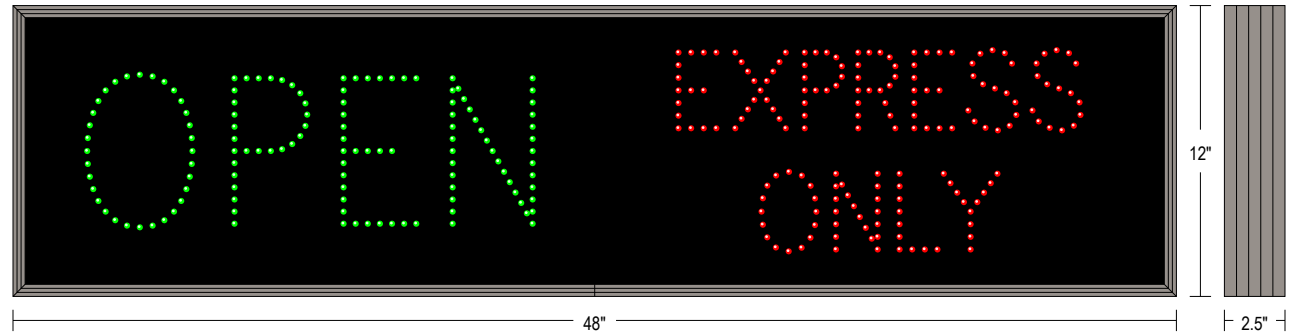

## CONSTRUCTION

Faces: Single Faced Sign  
Extrusion (TCL): Slim line continuous, corrosion resistant, aluminum housing 2.5" deep  
Face Material: Impact Resistant, smoked tinted Polycarbonate 1/8" thick.

## Product View

NOTE: Sign image may not exactly represent the finished product. For illustration purposes only.

MESSAGE	COLOR	HEIGHT	AMPS
OPEN	Green Wide Angle Oval	6.0"	0.05
EXPRESS ONLY	Red Wide Angle Oval	3.125"	0.04