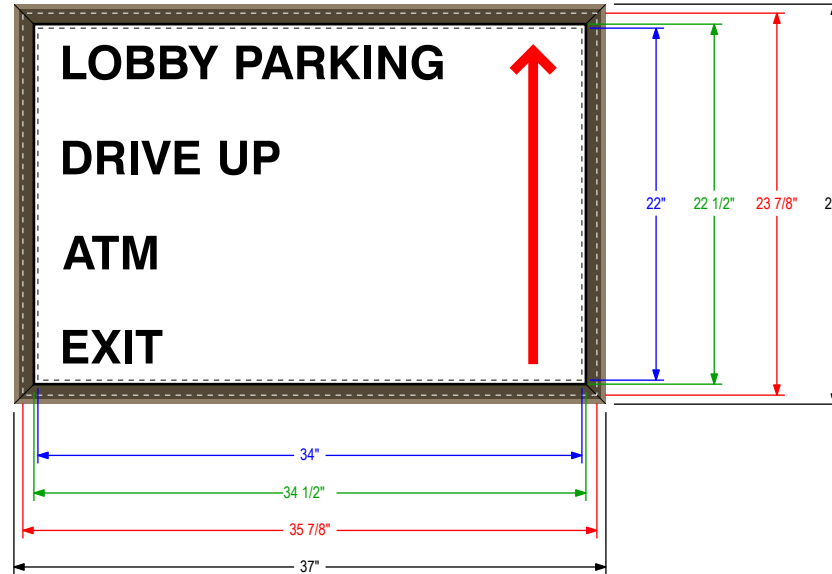

#### DIMENSIONS

25" H x 37" W x 2.25" D (est. 10.25 lbs)

## Product View

NOTE: Sign image may not exactly represent the finished product. For illustration purposes only.

SIDE A VIEW

SIDE VIEW

Overall Sign Size

Panel Size

Visual Opening

Maximum Art Area