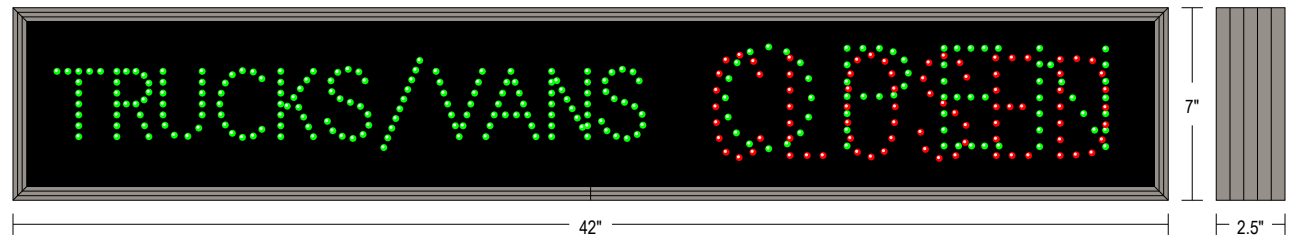

Direct-View LED Traffic Controller TCL742GGR-D662

PRODUCT NUMBER

17982

CABINET DIMENSIONS

7" H x 42" W x 2.5" D

ILLUMINATION SOURCE

Super bright, wide viewing angle LEDs
Available in green, red, blue, amber, and white LEDs
Messages "blankout" when turned off, eliminating confusion
Long life, solid state lighting

ELECTRICAL

Integrated solid state power supply
Standard Voltage: 120 VAC, Optional Voltages: 9-36 V, 240 VAC, 277 VAC
Maximum amps per lighted message (at 120 V) shown in the table below
UL/CUL approved for wet locations

CONSTRUCTION

Faces: Single Faced Sign
Extrusion (TCL): Slim line continuous, corrosion resistant, aluminum housing 2.5" deep
Face Material: Impact Resistant, smoked tinted Polycarbonate 1/8" thick.

FINISH

Standard Cabinet Color: Duranodic Bronze
Custom colors available upon request

Product View

NOTE: Sign image may not exactly represent the finished product. For illustration purposes only.

MESSAGE	COLOR	HEIGHT	AMPS
TRUCKS/VANS	Green Wide Angle Oval	2.375"	0.06
OPEN	Green Wide Angle Oval	3.5"	0.03
CLOSED	Red Wide Angle Oval	3.5"	0.03