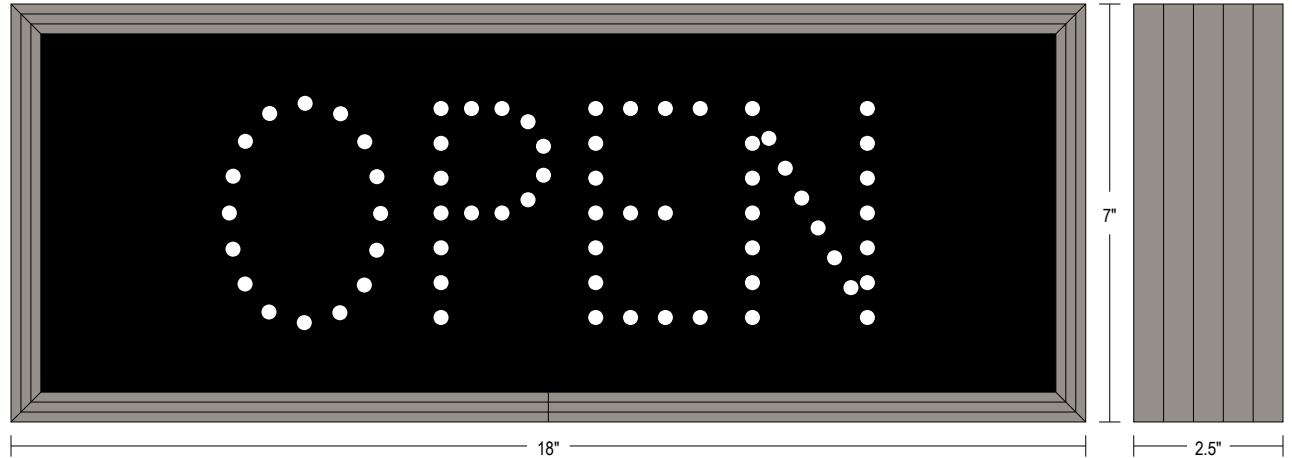

Direct-View LED Traffic Controller TCL718W-180

PRODUCT NUMBER

18036

CABINET DIMENSIONS

7" H x 18" W x 2.5" D

ILLUMINATION SOURCE

Super bright, wide viewing angle LEDs
Available in green, red, blue, amber, and white LEDs
Messages "blankout" when turned off, eliminating confusion
Long life, solid state lighting

ELECTRICAL

Integrated solid state power supply
Standard Voltage: 120 VAC, Optional Voltages: 9-36 V, 240 VAC, 277 VAC
Maximum amps per lighted message (at 120 V) shown in the table below
UL/CUL approved for wet locations

CONSTRUCTION

Faces: Single Faced Sign
Extrusion (TCL): Slim line continuous, corrosion resistant, aluminum housing 2.5" deep
Face Material: Impact Resistant, smoked tinted Polycarbonate 1/8" thick.

FINISH

Standard Cabinet Color: Duranodic Bronze
Custom colors available upon request

Product View

NOTE: Sign image may not exactly represent the finished product. For illustration purposes only.

MESSAGE	COLOR	HEIGHT	AMPS
OPEN	White Round LED	3.5"	0.03

Signal-Tech
4985 Pittsburgh Ave.
Erie, PA 16509
Phone: (877) 547-9900
Fax: (814) 835-2300
Email: sales@signal-tech.com
Website: www.signal-tech.com

Proudly Made in the USA