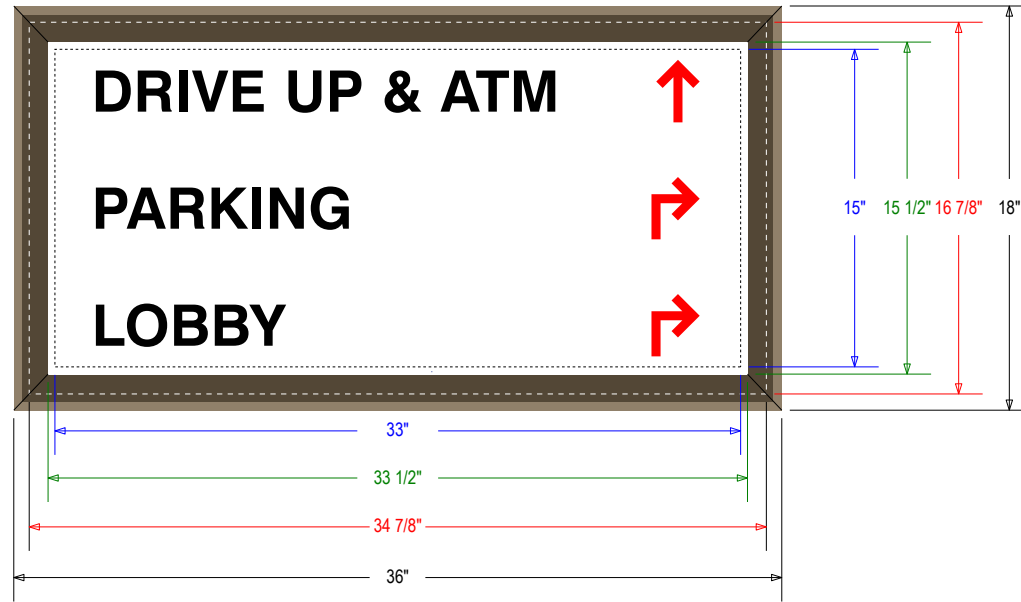

PRODUCT ID: 18086

Non-illuminated Post & Panel Sign

MODEL

HED-100 1836D-C962

DIMENSIONS

18" H x 36" W x 2.25" D (est. 7.48 lbs)

CLASS

Class: HED Series

CONSTRUCTION

Faces: Single Faced Sign

Finish: Duranodic Bronze

Graphic: Vinyl applied graphic

Sign: All aluminum panel system features a single .050" message panel within a 1-1/4" wide picture style frame

MESSAGE

Color: White reflective vinyl (7812)

Font: Other:

Sign Messages: See message table below

Product View

NOTE: Sign image may not exactly represent the finished product. For illustration purposes only.

SIDE A VIEW

SIDE B VIEW

Overall Sign Size
 Panel Size
 Visual Opening
 Maximum Art Area

MESSAGE

LED/COLOR

HEIGHT

AMPS

DRIVE UP & ATM w/ Right Arrow	Black Vinyl, Red Vinyl	2.25", 2.5"	
PARKING w/ Up Right Arrow	Black Vinyl, Red Vinyl	2.25", 2.5"	
LOBBY	Black Vinyl, Red Vinyl	2.25", 2.5"	
DRIVE UP & ATM w/ Up Arrow	Black Vinyl, Red Vinyl	2.25", 2.5"	
PARKING w/ Up Left Arrow	Black Vinyl, Red Vinyl	2.25", 2.5"	
LOBBY w/ Up Left Arrow	Black Vinyl, Red Vinyl	2.25", 2.5"	