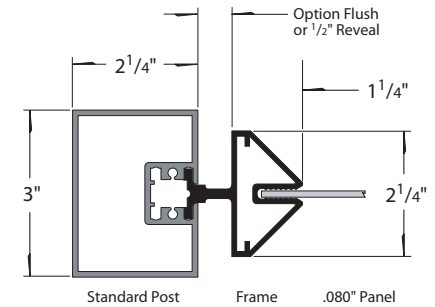

SIDE A VIEW

SIDE B VIEW

Overall Sign Size
 Panel Size
 Visual Opening
 Maximum Art Area

MESSAGE

LED/COLOR

HEIGHT

AMPS

DRIVE UP & ATM w/ Right Arrow	Black Vinyl, Red Vinyl	2.25", 2.5"	
PARKING w/ Up Right Arrow	Black Vinyl, Red Vinyl	2.25", 2.5"	
LOBBY	Black Vinyl, Red Vinyl	2.25", 2.5"	
DRIVE UP & ATM w/ Up Arrow	Black Vinyl, Red Vinyl	2.25", 2.5"	
PARKING w/ Up Left Arrow	Black Vinyl, Red Vinyl	2.25", 2.5"	
LOBBY w/ Up Left Arrow	Black Vinyl, Red Vinyl	2.25", 2.5"	