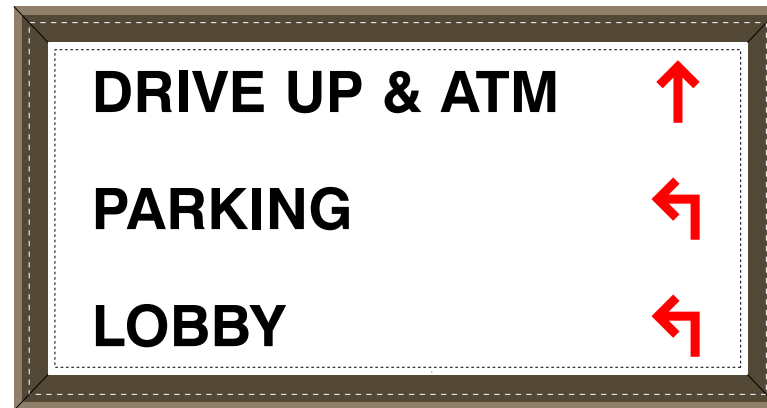

MESSAGE

Color: White reflective vinyl (7812)

Font: Other:

Sign Messages: See message table below

Product View

NOTE: Sign image may not exactly represent the finished product. For illustration purposes only.

SIDE A VIEW

SIDE B VIEW

Overall Sign Size
 Panel Size
 Visual Opening
 Maximum Art Area

MESSAGE

LED/COLOR

HEIGHT

AMPS

DRIVE UP & ATM w/ Right Arrow	Black Vinyl, Red Vinyl	2.25", 2.5"	
PARKING w/ Up Right Arrow	Black Vinyl, Red Vinyl	2.25", 2.5"	
LOBBY	Black Vinyl, Red Vinyl	2.25", 2.5"	
DRIVE UP & ATM w/ Up Arrow	Black Vinyl, Red Vinyl	2.25", 2.5"	
PARKING w/ Up Left Arrow	Black Vinyl, Red Vinyl	2.25", 2.5"	
LOBBY w/ Up Left Arrow	Black Vinyl, Red Vinyl	2.25", 2.5"	