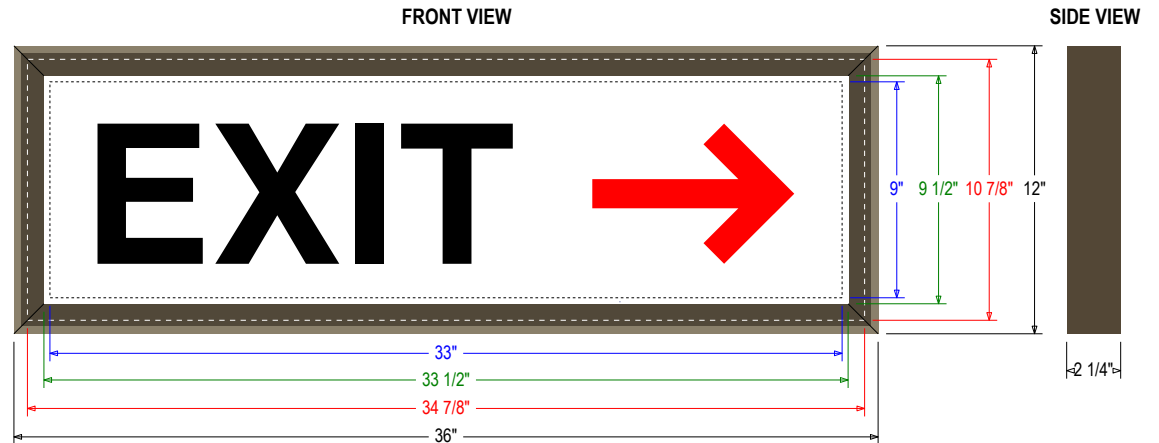

## CONSTRUCTION

The HED-100 All aluminum post and panel system features a single .080" message panel within a 2-1/4" wide beveled picture style frame consisting of two mounting extrusions and two top/bottom extrusions. The frame assembly slides into our slotted 2-1/4" x 3" standard rectangular posts or our 2" x 3" radius posts. Both post styles are designed to offer either a flush or a 1/2" reveal.

## Product View

NOTE: Sign image may not exactly represent the finished product. For illustration purposes only.

Overall Sign Size  
Panel Size  
Visual Opening  
Maximum Art Area

MESSAGE	COLOR	HEIGHT
EXIT w/ Right Arrow	Black Vinyl, Red Vinyl	6.0"