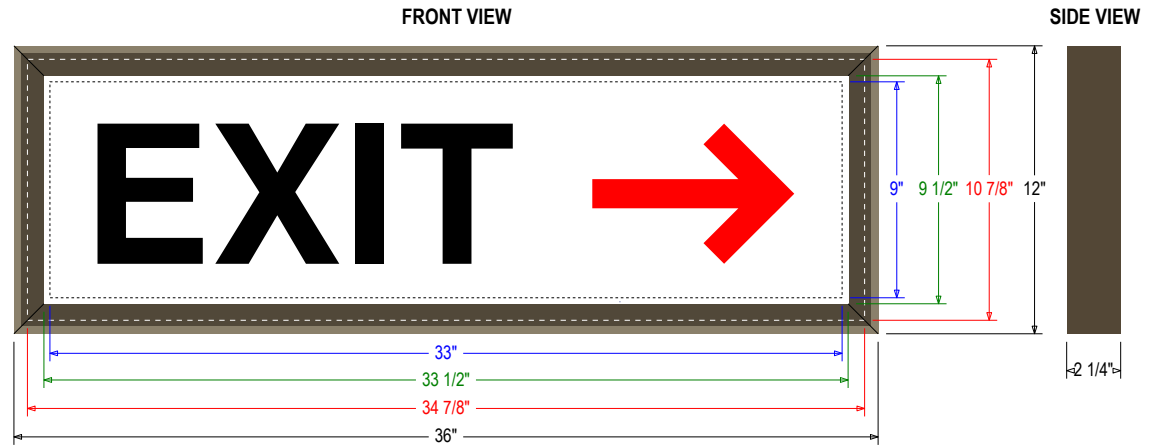

PRODUCT ID: 18089

Non-illuminated Post & Panel Sign

MODEL

HED-100 1236-D117

DIMENSIONS

12" H x 36" W x 2.25" D (est. 5.32 lbs)

CLASS

Class: HED Series

MESSAGE

Color: White reflective vinyl (7812)

Font: Other:

Sign Messages: See message table below

MESSAGE	LED/COLOR	HEIGHT	AMPS
---------	-----------	--------	------

EXIT w/ Right Arrow	Black Vinyl, Red Vinyl	6.0"	
---------------------	------------------------	------	--

Product View

NOTE: Sign image may not exactly represent the finished product. For illustration purposes only.

Overall Sign Size
Panel Size
Visual Opening
Maximum Art Area