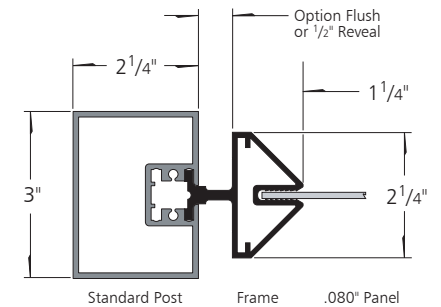

## CONSTRUCTION

The HED-100 All aluminum post and panel system features a single .080" message panel within a 2-1/4" wide beveled picture style frame consisting of two mounting extrusions and two top/bottom extrusions. The frame assembly slides into our slotted 2-1/4" x 3" standard rectangular posts or our 2" x 3" radius posts. Both post styles are designed to offer either a flush or a 1/2" reveal.

## INSTALLATION

(2) Double post mount 2-1/4" x 3" x TBD". Direct burial. Painted standard Duranodic.

## Product View

NOTE: Sign image may not exactly represent the finished product. For illustration purposes only.

Overall Sign Size  
Panel Size  
Visual Opening  
Maximum Art Area

MESSAGE	COLOR	HEIGHT
EXIT w/ Right Arrow	Black Vinyl, Red Vinyl	6.0"