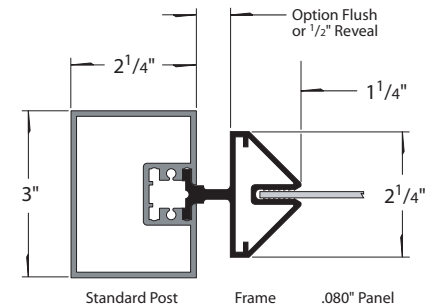

Signal-Tech
4985 Pittsburgh Ave.
Erie, PA 16509
Phone: (877) 547-9900
Fax: (814) 835-2300
Email: sales@signal-tech.com
Website: www.signal-tech.com

Proudly Made in the USA