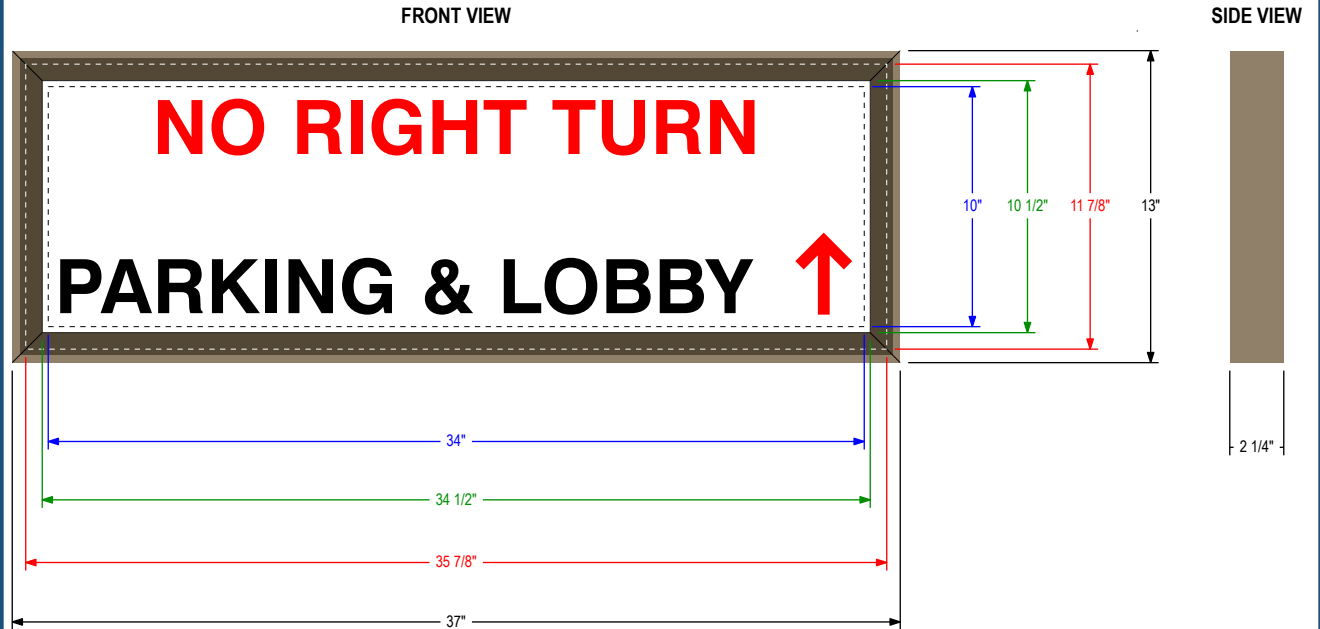

## CONSTRUCTION

The HED-100 All aluminum post and panel system features a single .080" message panel within a 2-1/4" wide beveled picture style frame consisting of two mounting extrusions and two top/bottom extrusions. The frame assembly slides into our slotted 2-1/4" x 3" standard rectangular posts or our 2" x 3" radius posts. Both post styles are designed to offer either a flush or a 1/2" reveal.

## Product View

NOTE: Sign image may not exactly represent the finished product. For illustration purposes only.

MESSAGE	COLOR	HEIGHT
NO RIGHT TURN	Red Vinyl	2.25"
PARKING & LOBBY w/ Up Arrow	Black Vinyl, Red Vinyl	2.25", 3.5"