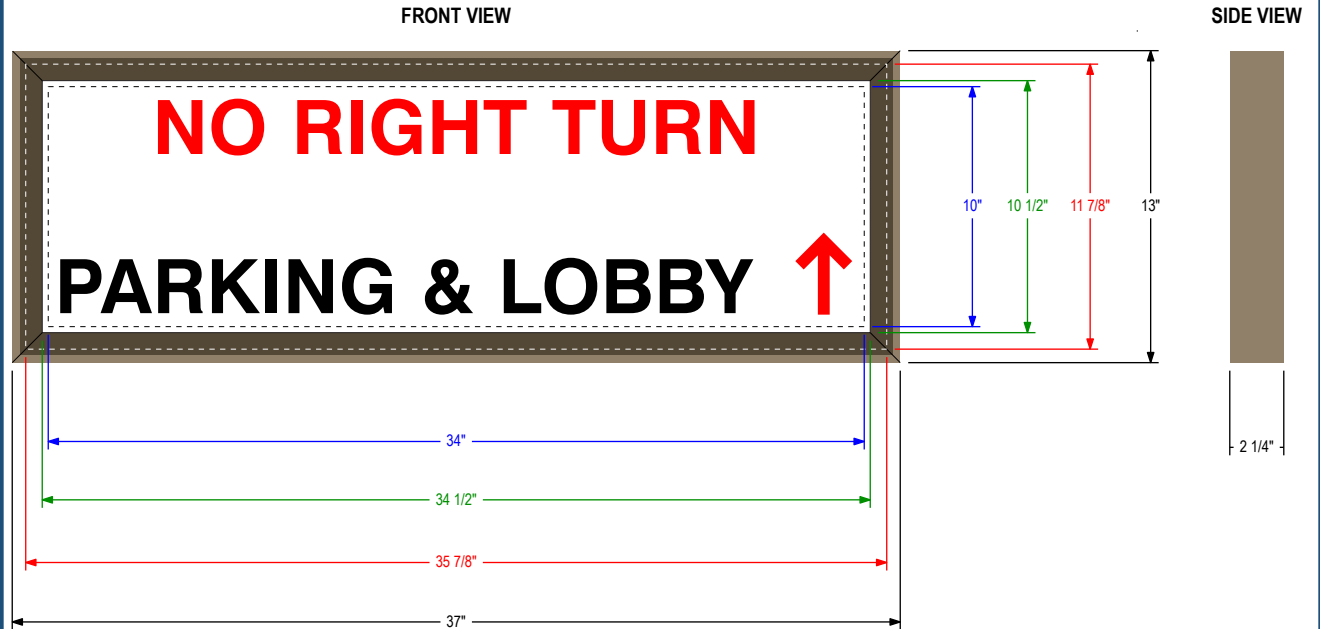

PRODUCT ID: 18102

Non-illuminated Post & Panel Sign

MODEL

HED-100 1337-D693

DIMENSIONS

13" H x 37" W x 2.25" D (est. 5.81 lbs)

CLASS

Class: HED Series

MESSAGE	LED/COLOR	HEIGHT	AMPS
NO RIGHT TURN	Red	2.25"	
PARKING & LOBBY w/ Up Arrow	Black Vinyl, Red Vinyl	2.25", 3.5"	

NOTE: Above messages are independently controlled.

Signal-Tech

4985 Pittsburgh Ave.

Erie, PA 16509