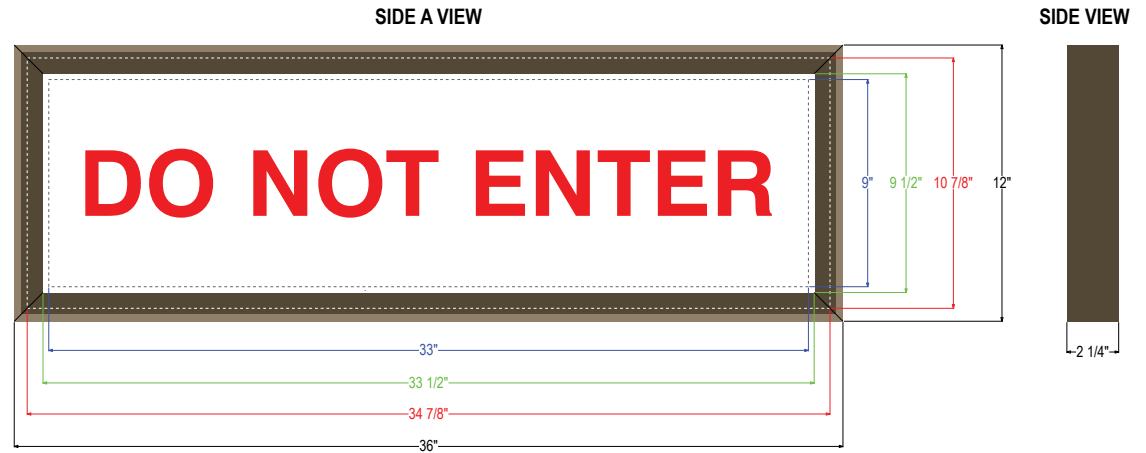

#### DIMENSIONS

12" H x 36" W x 2.25" D (est. 5.32 lbs)

#### MESSAGE

Color: White reflective vinyl (7812)

Font: Other:

Sign Messages: See message table below

MESSAGE	LED/COLOR	HEIGHT	AMPS
DO NOT ENTER	Red Vinyl	3.0"	
EXIT w/ Left Arrow	Black Vinyl, Red Vinyl	6.0"	

## Product View

NOTE: Sign image may not exactly represent the finished product. For illustration purposes only.

Overall Sign Size

Panel Size

Visual Opening

Maximum Art Area