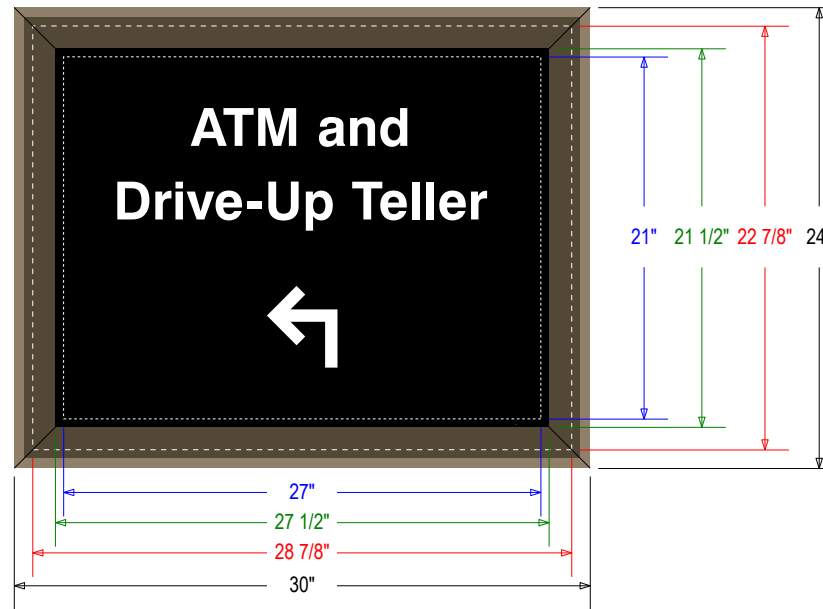

PRODUCT ID: 18231

Non-illuminated Post & Panel Sign

MODEL

HED-100 2430D-D728

DIMENSIONS

24" H x 30" W x 2.25" D (est. 8.2 lbs)

CLASS

Class: HED Series

CONSTRUCTION

Faces: Single Faced Sign

Finish: Duranodic Bronze

Graphic: Vinyl applied graphic

Sign: All aluminum panel system features a single .050" message panel within a 1-1/4" wide picture style frame

MESSAGE

Color: White reflective vinyl (7812)

Font: Other:

Sign Messages: See message table below

NOTE: Above messages are independently controlled.

Signal-Tech

4985 Pittsburgh Ave.

Erie, PA 16509

Phone: (877) 547-9900

Fax: (814) 835-2300

Email: sales@signal-tech.com

Website: www.signal-tech.com

Product View

NOTE: Sign image may not exactly represent the finished product. For illustration purposes only.

SIDE A VIEW