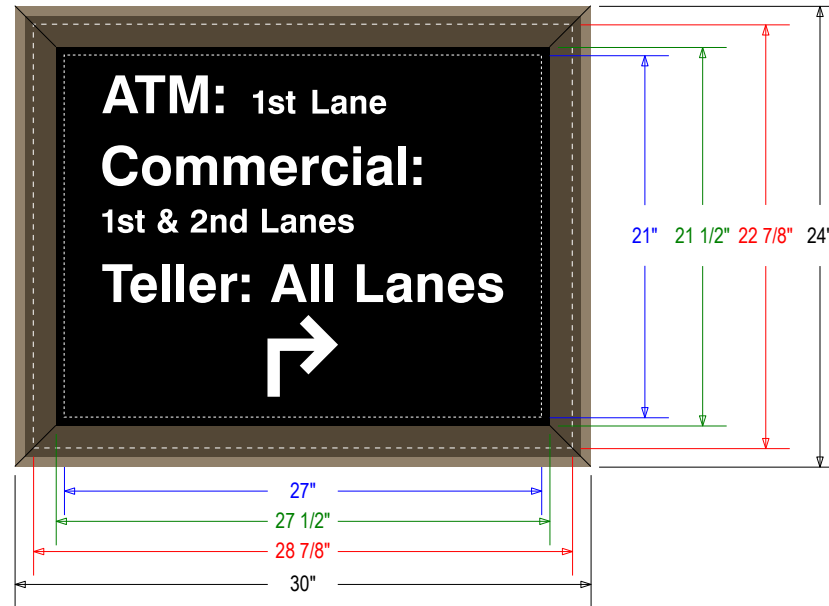

PRODUCT ID: 18232

Non-illuminated Post & Panel Sign

MODEL

HED-100 2430D-D728

DIMENSIONS

24" H x 30" W x 2.25" D (est. 8.2 lbs)

CLASS

Class: HED Series

CONSTRUCTION

Faces: Single Faced Sign

Finish: Duranodic Bronze

Graphic: Vinyl applied graphic

Sign: All aluminum panel system features a single .050" message panel within a 1-1/4" wide picture style frame

MESSAGE

Color: White reflective vinyl (7812)

Font: Other:

Sign Messages: See message table below

MESSAGE

LED/COLOR

White Vinyl

White Vinyl

HEIGHT

2.5", 1.5", 5.5"

2.5", 1.5", 5.5"

AMPS

NOTE: Above messages are independently controlled.

Signal-Tech

4985 Pittsburgh Ave.

Erie, PA 16509

Phone: (877) 547-9900

Fax: (814) 835-2300

Email: sales@signal-tech.com

Website: www.signal-tech.com

Product View

NOTE: Sign image may not exactly represent the finished product. For illustration purposes only.

SIDE A VIEW